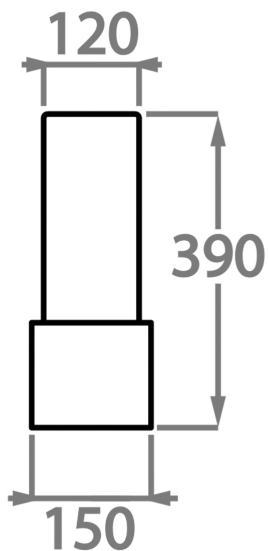

Brushed Nickel

Brushed Pale
Gold

Available Sizes

One Size Only

WL208,

Height: 37 cm (14.57")

Width: 15 cm (5.91")

Depth: 4.5 cm (1.77")

Bulbs: 1 x 5W 3000K Integrated LED

Dimmable Upon Request

Net Weight: 3 kg / 6 lb

All our wall lights are suitable for bathrooms if positioned in Zone 3. Please refer to the IP Rating Guide in the Bathroom Section on our website