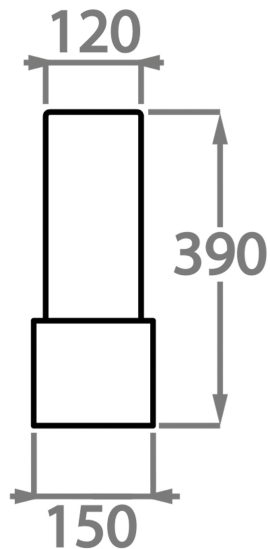

BELLA FIGURA

Moonlight Wall Light

WL208

Collection Name

MOONLIGHT COLLECTION

The Moonlight wall light's glass facet is imprinted with features which resemble craters of the Moon's surface. Soft beams of light emanate from beneath the glass print, hitting the relief of the pattern and mimicking the chiaroscuro stillness of the Moon. Built-in LEDs are concealed within a sleek, minimalistic compartment with magnetic fastenings which are invisible from the outside, making sure nothing distracts the eye from the beauty of the shadows.

Brushed Nickel

Brushed Pale
Gold

Available Sizes

One Size Only

WL208,

Height: 37 cm (14.57")

Width: 15 cm (5.91")

Depth: 4.5 cm (1.77")

Bulbs: 1 x 5W 3000K Integrated LED

Dimmable Upon Request

Net Weight: 3 kg / 6 lb

All our wall lights are suitable for bathrooms if positioned in Zone 3. Please refer to the IP Rating Guide in the Bathroom Section on our website