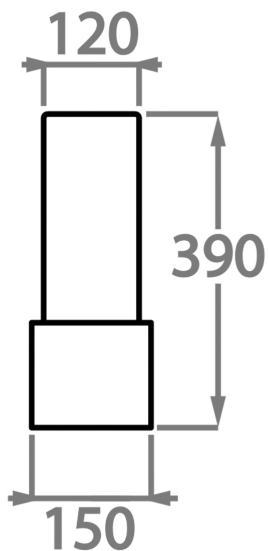

## Available Sizes

---

### One Size Only

WL208,

Height: 37 cm (14.57")

Width: 15 cm (5.91")

Depth: 4.5 cm (1.77")

Bulbs: 1 x 5W 3000K Integrated LED

Dimmable Upon Request

Net Weight: 3 kg / 6 lb