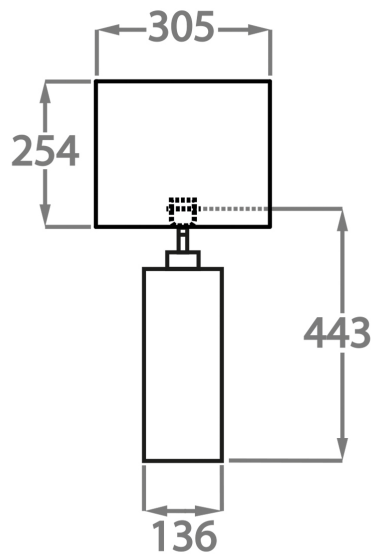

Brown

Available Sizes

One Size Only

TL208,

Height: 44.3 cm (17.44")

Width: 13.6 cm (5.35")

Bulbs: 1 x 40w E27

Dimensions are measured from the base of the lamp to the middle of the bulb holder and are excluding shade.

Shades can also be made with Customer Own Material (COM)

Overall height with a 12" oval shade is 65cm