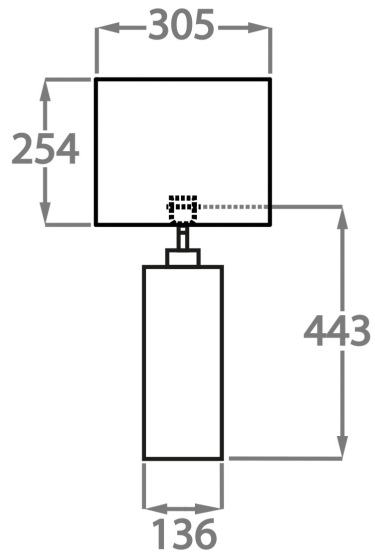

One Size Only

TL208,

Height: 44.3 cm (17.44")

Width: 13.6 cm (5.35")

Bulbs: 1 x 40w E27

Dimensions are measured from the base of the lamp to the middle of the bulb holder and are excluding shade.

Shades can also be made with Customer Own Material (COM)

Overall height with a 12" oval shade is 65cm