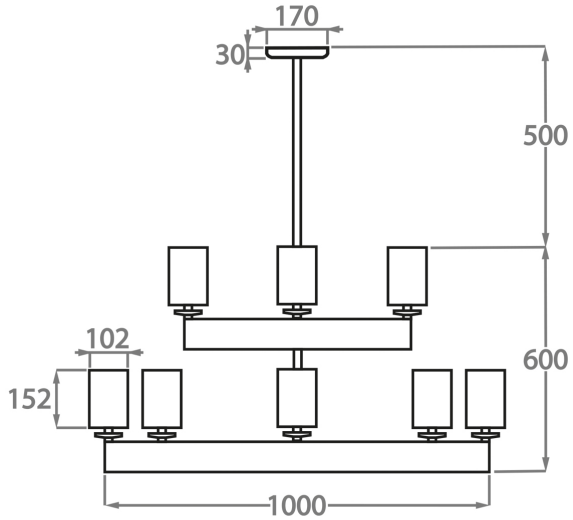

## Available Sizes

### Size One

CL50-8+4,  
Height: 75 cm (29.53")  
Diameter: 110 cm (43.31")  
Bulbs: 12 x 25W E14  
Net Weight: 16 kg / 35 lb

### Size Two

CL50-6,  
Height: 75 cm (29.53")  
Width: 75 cm (29.53")  
Bulbs: 6 x 25W E14  
Net Weight: 13 kg / 29 lb

The central rod can be ordered as standard in any overall height between 75cm (29.5") and 110cm (43.3"). If a greater overall height is required, please contact us.