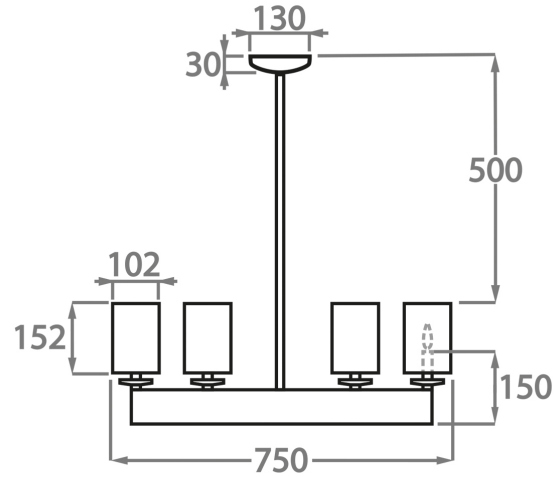

## Available Sizes

### Size One

CL50-8+4,  
Height: 75 cm (29.53")  
Diameter: 110 cm (43.31")  
Bulbs: 12 x 25W E14  
Net Weight: 16 kg / 35 lb

### Size Two

CL50-6,  
Height: 75 cm (29.53")  
Width: 75 cm (29.53")  
Bulbs: 6 x 25W E14  
Net Weight: 13 kg / 29 lb

The central rod can be ordered as standard in any overall height between 75cm (29.5") and 110cm (43.3"). If a greater overall height is required, please contact us.