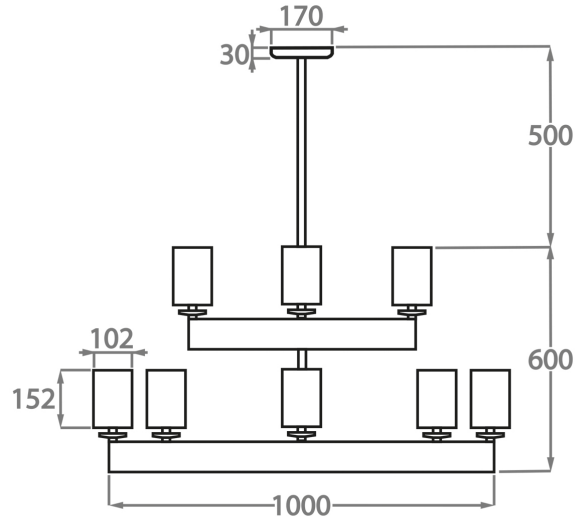

Decorated Bronze

Metal Texture

Hammered Smooth

Recommended Shades

4 inch Tall Drum

Available Sizes

Size One

CL50-6,
Height: 75 cm (29.53")
Diameter: 75 cm (29.53")
Bulbs: 6 x 25W E14
Net Weight: 13 kg / 29 lb

Size Two

CL50-8+4,
Height: 75 cm (29.53")
Diameter: 110 cm (43.31")
Bulbs: 12 x 25W E14
Net Weight: 16 kg / lb

The central rod can be ordered as standard in any overall height between 75cm (29.5") and 110cm (43.3"). If a greater overall height is required, please contact us.