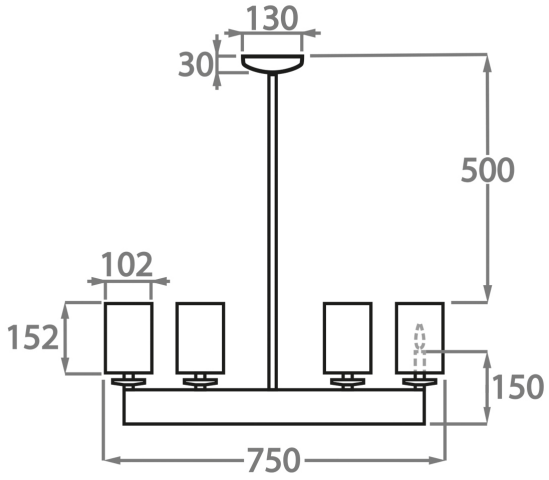

Decorated Bronze

Metal Texture

Hammered Smooth

Recommended Shades

4 inch Tall Drum

Available Sizes

Size One

CL50-6,
Height: 75 cm (29.53")
Diameter: 75 cm (29.53")
Bulbs: 6 x 25W E14
Net Weight: 13 kg / 29 lb

Size Two

CL50-8+4,
Height: 75 cm (29.53")
Diameter: 110 cm (43.31")
Bulbs: 12 x 25W E14
Net Weight: 16 kg / lb

The central rod can be ordered as standard in any overall height between 75cm (29.5") and 110cm (43.3"). If a greater overall height is required, please contact us.