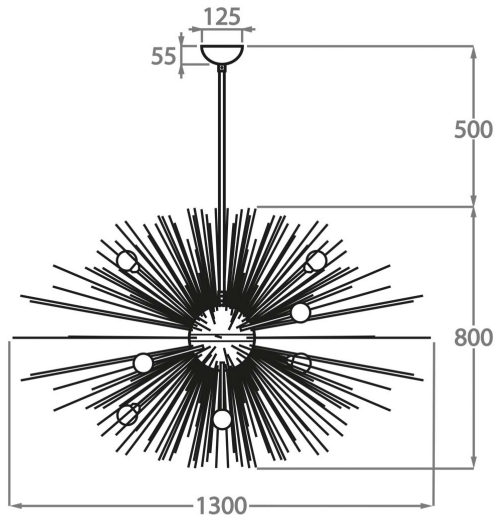

CL62 in Clear Bubble Glass Globes and Brushed Gold

Available Finishes

Glass Globes

Clear Bubbled Glass

Metal Finishes

Brushed Gold Brushed Nickel

Available Sizes

Size One

CL62-LA,

Height: 80 cm (31.5")

Diameter: 130 cm (51.18")

Bulbs: 8 x 5W G9 LED

Net Weight: 20 kg / 45 lb

Size Two

CL62-SM,

Height: 30 cm (11.81")

Diameter: 80 cm (31.5")

Bulbs: 8 x 5W G9 LED

The dimensions of the central supporting chain or rod and ceiling rose are not included in the height measurements.

The overall height of the chandelier as standard, with the chain or rod and ceiling rose is 100cm. If a larger overall height is required more chain can be ordered at a surcharge.