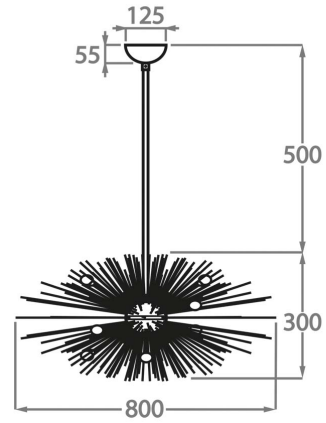

CL62-LA,

Height: 80 cm (31.5")

Diameter: 130 cm (51.18")

Bulbs: 8 x 5W G9 LED

Net Weight: 20 kg / 45 lb

Size Two

CL62-SM,

Height: 30 cm (11.81")

Diameter: 80 cm (31.5")

Bulbs: 8 x 5W G9 LED

The dimensions of the central supporting chain or rod and ceiling rose are not included in the height measurements.

The overall height of the chandelier as standard, with the chain or rod and ceiling rose is 100cm. If a larger overall height is required more chain can be ordered at a surcharge.