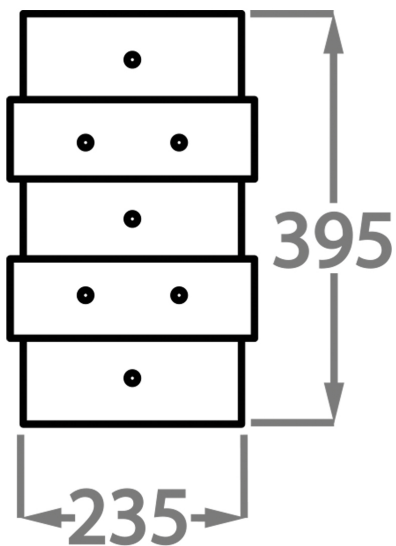

## Available Sizes

---

### Size One

WL213,

Height: 39.5 cm (15.55")

Width: 23.5 cm (9.25")

Depth: 9 cm (3.54")

Integrated LED

Net Weight: 3 kg / 6 lb

All our wall lights are suitable for bathrooms if positioned in Zone 3. Please refer to the IP Rating Guide in the Bathroom Section on our website