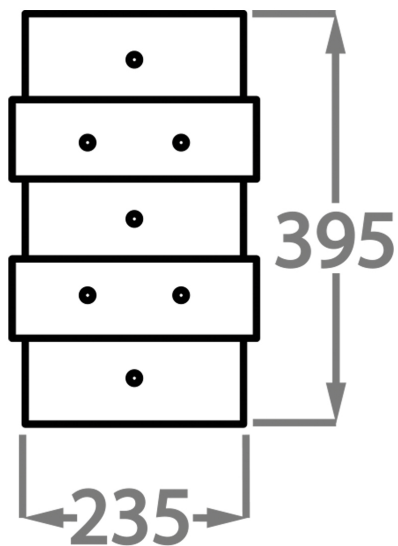

## Available Sizes

---

### Size One

WL213,

Height: 39.5 cm (15.55")

Width: 23.5 cm (9.25")

Depth: 9 cm (3.54")

Integrated LED

Net Weight: 3 kg / 6 lb

All our wall lights are suitable for bathrooms if positioned in Zone 3. Please refer to the IP Rating Guide in the Bathroom Section on our website