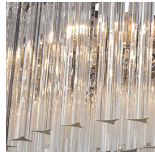

##### Metal Finishes

Chrome

Brushed Dark  
Bronze

Polished Gold

##### Murano Glass Colours

Clear Murano

Smoke  
Murano

Clear  
Hammered

Satin Murano

Clear Cracked