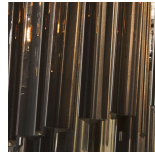

BELLA FIGURA

Large Two Tier Rectangular

CL452

Collection Name

RETRO MURANO COLLECTION

This Two-Tier Rectangular Chandelier is comprised of beautifully crafted Murano glass and is available in a number of metal finishes. This piece has been purposefully designed to go over breakfast bars, dining table and central islands. The Rectangular Chandelier is a stunning focal point within the room and the finishes can be adapted to create the perfect centre piece for your design.

Compatible with

Yacht Club

CL452-150 in Smoke Triangular Flat Cut Murano Glass and Polished Gold

Available Finishes

Metal Finishes

Chrome

Brushed Dark
Bronze

Polished Gold

Murano Glass Colours

Clear Murano

Smoke Murano

Clear
Hammered

Satin Murano

Clear Cracked

Product Note

This chandelier is available either with or without the top metal band