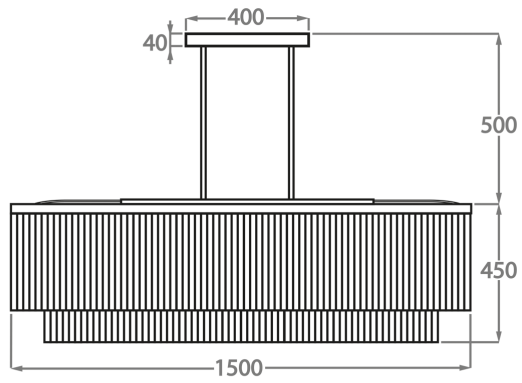

Available Sizes

Standard Size

CL452-150,

Height: 45 cm (17.72")

Width: 50 cm (19.69")

Length: 150 cm (59.06")

Bulbs: 16 x 25w or LED 6w G9

Net Weight: 90 kg / 198 lb

The dimensions of the central rods and ceiling rose are not included in the height measurements.

The standard rods and ceiling rose are 50cm (20"), but these can be ordered in different sizes by the customer.