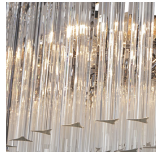

BELLA FIGURA

Large Two Tier Rectangular

CL452

Collection Name

RETRO MURANO COLLECTION

This Two-Tier Rectangular Chandelier is comprised of beautifully crafted Murano glass and is available in a number of metal finishes. This piece has been purposefully designed to go over breakfast bars, dining table and central islands. The Rectangular Chandelier is a stunning focal point within the room and the finishes can be adapted to create the perfect centre piece for your design.

Compatible with

Yacht Club

CL452-150 in Smoke Triangular Flat Cut Murano Glass and Polished Gold

Available Finishes

Metal Finishes

Chrome

Brushed Dark
Bronze

Polished Gold

Murano Glass Colours

Clear Murano

Smoke Murano

Clear
Hammered

Satin Murano

Clear Cracked

Product Note

This chandelier is available either with or without the top metal band