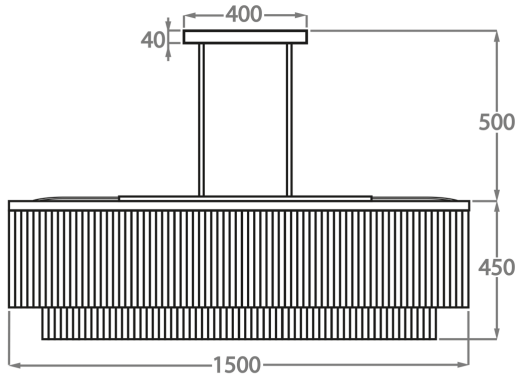

CL452-150,

Height: 45 cm (17.72")

Width: 50 cm (19.69")

Length: 150 cm (59.06")

Bulbs: 16 x 25w or LED 6w G9

Net Weight: 90 kg / 198 lb

The dimensions of the central rods and ceiling rose are not included in the height measurements.

The standard rods and ceiling rose are 50cm (20"), but these can be ordered in different sizes by the customer.