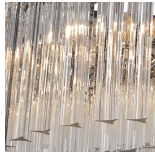

BELLA FIGURA

Large Two Tier Rectangular

CL452

Collection Name

RETRO MURANO COLLECTION

This Two-Tier Rectangular Chandelier is comprised of beautifully crafted Murano glass and is available in a number of metal finishes. This piece has been purposefully designed to go over breakfast bars, dining table and central islands. The Rectangular Chandelier is a stunning focal point within the room and the finishes can be adapted to create the perfect centre piece for your design.

Compatible with

Yacht Club

CL452-150 in Clear Hammered Murano Glass and Chrome

Available Finishes

Metal Finishes

Chrome

Brushed Dark
Bronze

Polished Gold

Murano Glass Colours

Clear Murano

Smoke
Murano

Clear
Hammered

Satin Murano

Clear Cracked

Available Sizes

Standard Size