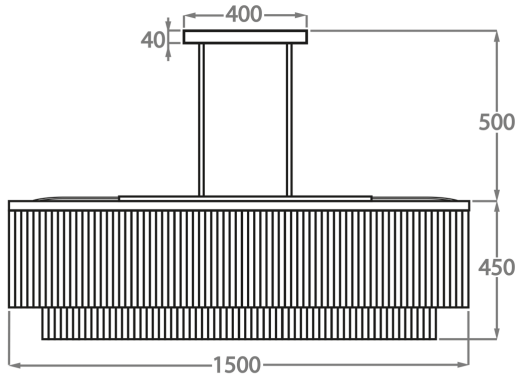

## Available Sizes

---

### Standard Size

CL452-150,

Height: 45 cm (17.72")

Width: 50 cm (19.69")

Length: 150 cm (59.06")

Bulbs: 16 x 25w or LED 6w G9

Net Weight: 90 kg / 198 lb

The dimensions of the central rods and ceiling rose are not included in the height measurements

The standard rods and ceiling rose are 50cm (20"), but these can be ordered in different sizes by the customer