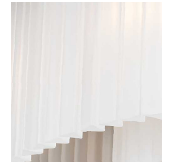

Satin Murano