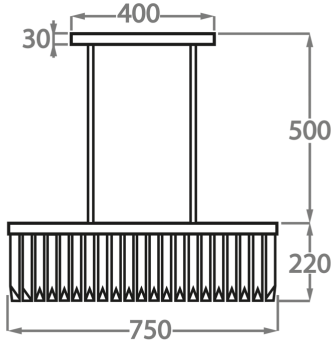

Satin Murano

Available Sizes

Size One

CL450-75,
Height: 22 cm (8.66")
Width: 38 cm (14.96")
Length: 75 cm (29.53")
Bulbs: 6 x 40W E26
Net Weight: 45 kg / 99 lb

Size Two

CL450-100,
Height: 22 cm (8.66")
Width: 50 cm (19.69")
Length: 100 cm (39.37")
Bulbs: 8 x 40W E26
Net Weight: 65 kg / 143 lb

Size Three

CL450-125,
Height: 22 cm (8.66")
Width: 63 cm (24.8")
Length: 125 cm (49.21")
Bulbs: 10 x 40W E26
Net Weight: 90 kg / 198 lb

The dimensions of the central rods and ceiling rose are not included in the height measurements. Please add a minimum of 15cm (6") to take this into account. The standard rods and ceiling rose are 50cm (20"), but these can be specified in the exact size required by the customer at the time of order.