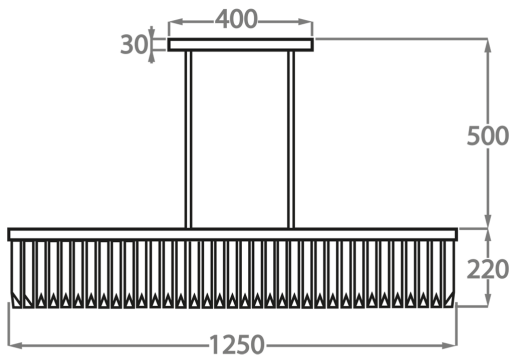

Satin Murano

Available Sizes

Size One

CL450-75,
Height: 22 cm (8.66")
Width: 38 cm (14.96")
Length: 75 cm (29.53")
Bulbs: 6 x 40W E27
Net Weight: 45 kg / 99 lb

Size Two

CL450-100,
Height: 22 cm (8.66")
Width: 50 cm (19.69")
Length: 100 cm (39.37")
Bulbs: 8 x 40W E27
Net Weight: 65 kg / 143 lb

Size Three

CL450-125,
Height: 22 cm (8.66")
Width: 63 cm (24.8")
Length: 125 cm (49.21")
Bulbs: 10 x 40W E27
Net Weight: 90 kg / 198 lb

The dimensions of the central rods and ceiling rose are not included in the height measurements. Please add a minimum of 15cm (6") to take this into account. The standard rods and ceiling rose are 50cm (20"), but these can be specified in the exact size required by the customer at the time of order.