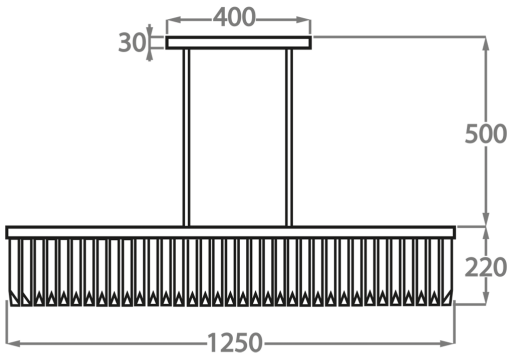

Satin Murano

Available Sizes

Size One

CL450-75,
Height: 22 cm (8.66")
Width: 38 cm (14.96")
Length: 75 cm (29.53")
Bulbs: 6 x 40W E26
Net Weight: 45 kg / 99 lb

Size Two

CL450-100,
Height: 22 cm (8.66")
Width: 50 cm (19.69")
Length: 100 cm (39.37")
Bulbs: 8 x 40W E26
Net Weight: 65 kg / 143 lb

Size Three

CL450-125,
Height: 22 cm (8.66")
Width: 63 cm (24.8")
Length: 125 cm (49.21")
Bulbs: 10 x 40W E26
Net Weight: 90 kg / 198 lb

The dimensions of the central rods and ceiling rose are not included in the height measurements. Please add a minimum of 15cm (6") to take this into account. The standard rods and ceiling rose are 50cm (20"), but these can be specified in the exact size required by the customer at the time of order.