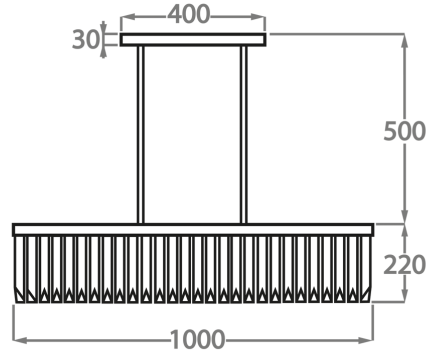

Satin Murano

Available Sizes

Size One

CL450-75,
Height: 22 cm (8.66")
Width: 38 cm (14.96")
Length: 75 cm (29.53")
Bulbs: 6 x 40W E27
Net Weight: 45 kg / 99 lb

Size Two

CL450-100,
Height: 22 cm (8.66")
Width: 50 cm (19.69")
Length: 100 cm (39.37")
Bulbs: 8 x 40W E27
Net Weight: 65 kg / 143 lb

Size Three

CL450-125,
Height: 22 cm (8.66")
Width: 63 cm (24.8")
Length: 125 cm (49.21")
Bulbs: 10 x 40W E27
Net Weight: 90 kg / 198 lb

The dimensions of the central rods and ceiling rose are not included in the height measurements. Please add a minimum of 15cm (6") to take this into account. The standard rods and ceiling rose are 50cm (20"), but these can be specified in the exact size required by the customer at the time of order.