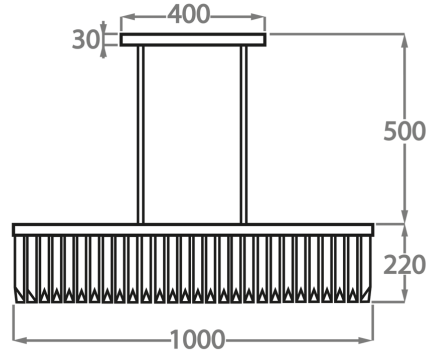

Satin Murano

Available Sizes

Size One

CL450-75,
Height: 22 cm (8.66")
Width: 38 cm (14.96")
Length: 75 cm (29.53")
Bulbs: 6 x 40W E26
Net Weight: 45 kg / 99 lb

Size Two

CL450-100,
Height: 22 cm (8.66")
Width: 50 cm (19.69")
Length: 100 cm (39.37")
Bulbs: 8 x 40W E26
Net Weight: 65 kg / 143 lb

Size Three

CL450-125,
Height: 22 cm (8.66")
Width: 63 cm (24.8")
Length: 125 cm (49.21")
Bulbs: 10 x 40W E26
Net Weight: 90 kg / 198 lb

The dimensions of the central rods and ceiling rose are not included in the height measurements. Please add a minimum of 15cm (6") to take this into account. The standard rods and ceiling rose are 50cm (20"), but these can be specified in the exact size required by the customer at the time of order.