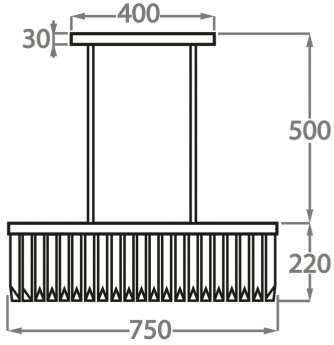

Satin Murano

Available Sizes

Size One

CL450-75,
Height: 22 cm (8.66")
Width: 38 cm (14.96")
Length: 75 cm (29.53")
Bulbs: 6 x 40W E27
Net Weight: 45 kg / 99 lb

Size Two

CL450-100,
Height: 22 cm (8.66")
Width: 50 cm (19.69")
Length: 100 cm (39.37")
Bulbs: 8 x 40W E27
Net Weight: 65 kg / 143 lb

Size Three

CL450-125,
Height: 22 cm (8.66")
Width: 63 cm (24.8")
Length: 125 cm (49.21")
Bulbs: 10 x 40W E27
Net Weight: 90 kg / 198 lb

The dimensions of the central rods and ceiling rose are not included in the height measurements. Please add a minimum of 15cm (6") to take this into account. The standard rods and ceiling rose are 50cm (20"), but these can be specified in the exact size required by the customer at the time of order.