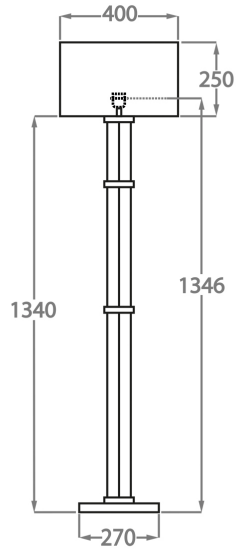

BELLA FIGURA

Imperial Floor Lamp

FL281

Collection Name

ART DECO COLLECTION

An extremely stylish new floor lamp made out of 4 large rods of cast & polished Lucite. With two sets of central brass dividers set at non symmetrical heights and a solid brass base, this floor lamp is extremely luxurious and elegant.

Available Sizes

One Size Only

FL281,

Height: 145 cm (57.09")

Diameter: 27 cm (10.63")

Bulbs: 1 x 60w E27

Net Weight: 15 kg / 34 lb

Dimensions are measured from the base of the lamp to the middle of the bulb holder and are excluding shade

Shades can also be made with Customer Own Material (COM)

Overall height with a 20" short drum shade 159cm - 62.6"