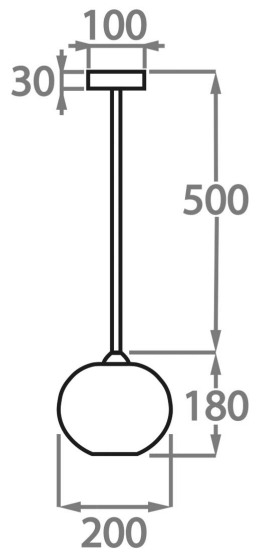

## Available Sizes

---

### One Size

CL376,

Height: 20 cm (7.87")

Diameter: 20 cm (7.87")

Bulbs: 1 x 4W E14 LED

Net Weight: 2 kg / 5 lb

The dimensions of the central supporting rod and ceiling rose are not included in the height measurements  
The standard flex and ceiling rose is 50cm (20") high, Please specify if you wish for longer flex