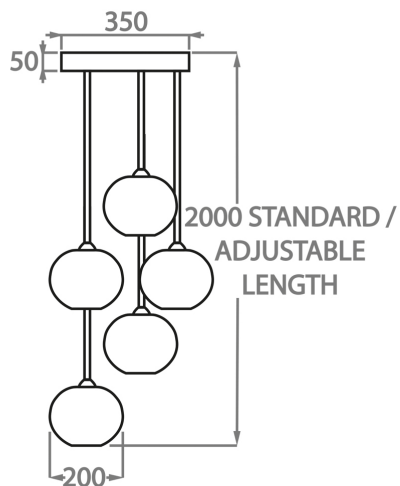

## Available Sizes

---

### One Size

CL376-5,

Height: 5 cm (1.97")

Diameter: 35 cm (13.78")

Bulbs: 5 x 4w per lamp E14 LED

Net Weight: 9 kg / 20 lb

Please note: The above measurements are just of the ceiling plate, not the whole cluster as this is a custom product the heights of each pendant can be placed at the desired heights on site.

This is a custom size cluster pendant, we can make this in any desired size with as many pendants on the plate as required. The ceiling plate can also be made in any shape and size depending on the amount of pendants featured.

The flex length is available in 200cm (78.7") in length, Please specify if you wish for longer flex, each pendant length can be altered on site when the light is installed