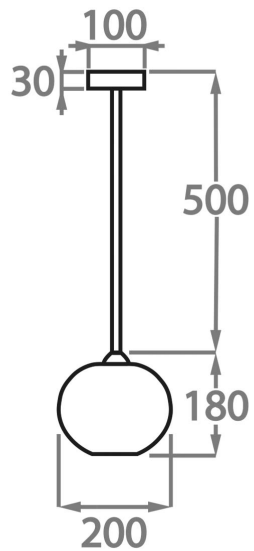

Silver

Available Sizes

One Size

CL376,

Height: 18 cm (7.09")

Diameter: 20 cm (7.87")

Bulbs: 1 x 4W E14 LED

Net Weight: 2 kg / 5 lb

The dimensions of the central supporting rod and ceiling rose are not included in the height measurements
The standard flex and ceiling rose is 50cm (20") high, Please specify if you wish for longer flex