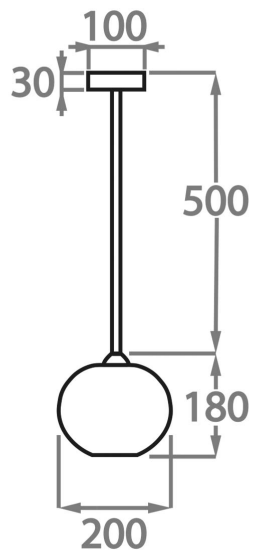

#### Silk Flex Choice, Switch & Plug Colours

Black

Brown

Silver

**Available Sizes**

---

**One Size**

CL376,

Height: 18 cm (7.09")

Diameter: 20 cm (7.87")

Bulbs: 1 x 4W Net Weight: 2 kg / 5 lb

The dimensions of the central supporting rod and ceiling rose are not included in the height measurements  
The standard flex and ceiling rose is 50cm (20") high, Please specify if you wish for longer flex