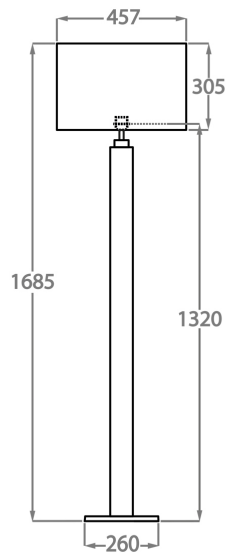

FL22,

Height: 132 cm (51.97")

Width: 26 cm (10.24")

Diameter: 26 cm (10.24")

Bulbs: 1 x 60 Net Weight: 12 kg / 27 lb

Dimensions are measured from the base of the lamp to the middle of the bulb holder and are excluding shade.
Overall height with a 18" drum shade 168.5cm - 66.3"