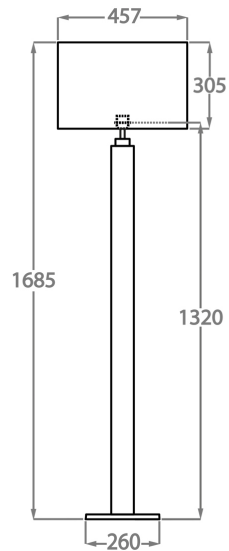

FL22,

Height: 132 cm (51.97")

Width: 26 cm (10.24")

Diameter: 26 cm (10.24")

Bulbs: 1 x 60 E27

Net Weight: 12 kg / 27 lb

Dimensions are measured from the base of the lamp to the middle of the bulb holder and are excluding shade.

Overall height with a 18" drum shade 168.5cm - 66.3"