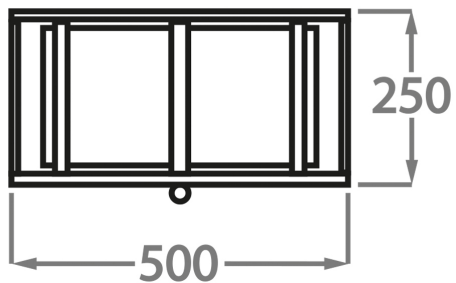

Available Sizes

One Size

CL51-50-FM,

Height: 25 cm (9.84")

Diameter: 50 cm (19.69")

Bulbs: 4 x LED 4W E27

This product is a Flush Mount which means it attaches directly to the ceiling without the need for the rod or ceiling rose.