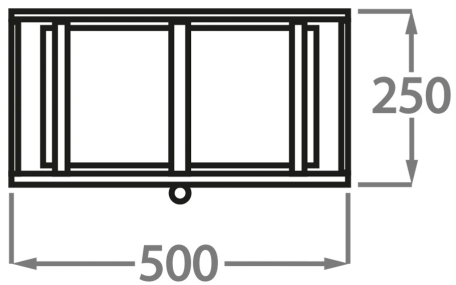

Available Sizes

One Size

CL51-50-FM,

Height: 25 cm (9.84")

Diameter: 50 cm (19.69")

Bulbs: 4 x LED 4W E27

This product is a Flush Mount which means it attaches directly to the ceiling without the need for the rod or ceiling rose.