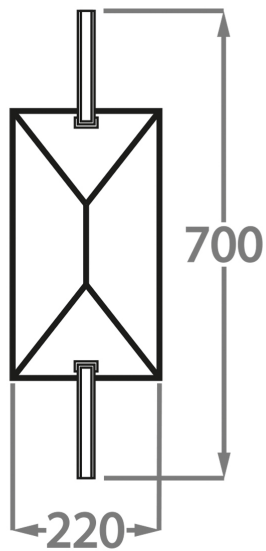

BELLA FIGURA

Facet Wall Light

WL550

Collection Name

MAYFAIR COLLECTION

With a faceted slab of solid 'Dry Ice' glass suspended in front of the bulb, the Facet wall light has a contemporary and almost art deco style. Entirely unique in its design from wall lights in our previous collections, the Bella Figura and Laura Hammett collaboration has produced this captivating and delicate light that can be incorporated into a design in a pair, or individually to become a distinctive feature in any space. This new wall light is part of the 'Facet collection' designed by Laura Hammett Interiors.

Brushed Gold

Brushed Nickel

Brushed Dark
Bronze

Murano Glass Colours

Dry Ice

Available Sizes

Size One

WL550,

Height: 70 cm (27.56")

Width: 22 cm (8.66")

Depth: 11 cm (4.33")

Bulbs: 1 x LED 2.5w E14

Net Weight: 5 kg / 11 lb

All our wall lights are suitable for bathrooms if positioned in Zone 3. Please refer to the IP Rating Guide in the Bathroom Section on our website.