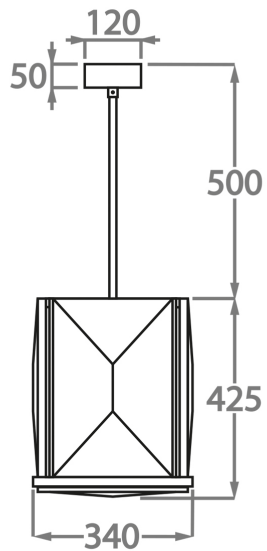

Available Sizes

Size One

CL551-LAN,

Height: 42 cm (16.54")

Diameter: 34 cm (13.39")

Bulbs: 4 x LED 4W E26

Net Weight: 28 kg / 62 lb

The dimensions of the supporting chain and ceiling rose are not included in the height measurements.
The standard chain and ceiling rose are 50cm (20") high if not otherwise specified by the customer.