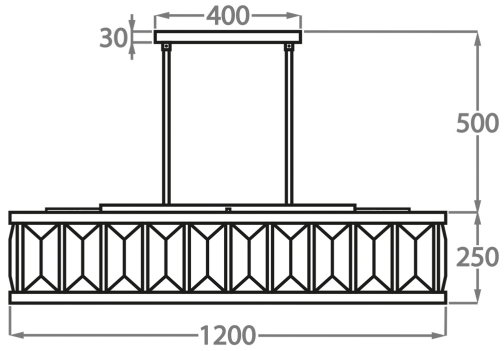

Available Sizes

Size One

CL550-RECT-120,

Height: 25 cm (9.84")

Width: 38 cm (14.96")

Length: 120 cm (47.24")

Bulbs: 10 x 25W or LED 4W E14

Net Weight: 65 kg / 144 lb

The dimensions of the supporting rods and ceiling rose are not included in the height measurements.

The standard rods and ceiling rose are 50cm (20") high if not otherwise specified by the customer.

We recommend the use of LED bulbs with this chandelier for low energy consumption and long life.