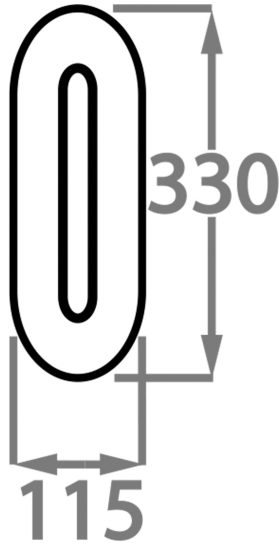

## Available Sizes

---

### Size One

WL205-SM ,

Height: 33 cm (12.99")

Width: 11.5 cm (4.53")

Depth: 8 cm (3.15")

Bulbs: 1 x 14.4W 3000K Integrated LED

Dimmable

Net Weight: 1 kg / 2 lb

### Size Two

WL205-LA,

Height: 56 cm (22.05")

Width: 11.5 cm (4.53")

Depth: 8 cm (3.15")

Bulbs: 1 x 14.4W 3000K Integrated LED

Dimmable

Net Weight: 2 kg / 4 lb