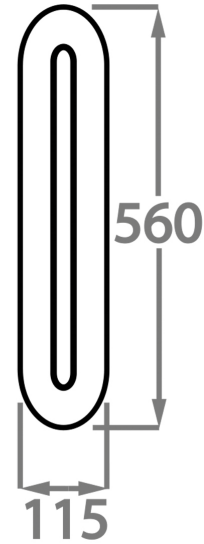

## Available Sizes

---

### Size One

WL205-SM ,

Height: 33 cm (12.99")

Width: 11.5 cm (4.53")

Depth: 8 cm (3.15")

Bulbs: 1 x 14.4W 3000K Integrated LED

Dimmable

Net Weight: 1 kg / 2 lb

### Size Two

WL205-LA,

Height: 56 cm (22.05")

Width: 11.5 cm (4.53")

Depth: 8 cm (3.15")

Bulbs: 1 x 14.4W 3000K Integrated LED

Dimmable

Net Weight: 2 kg / 4 lb