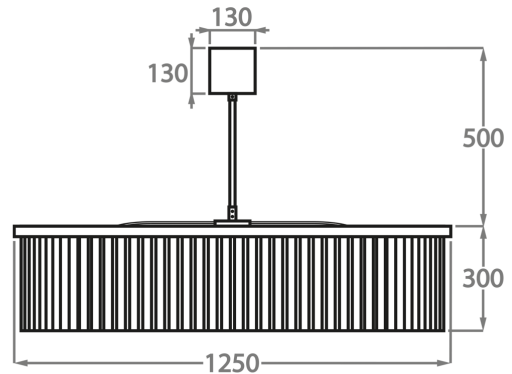

CL443-LA-60,

Height: 30 cm (11.81")

Diameter: 60 cm (23.62")

Bulbs: 8 x 25W or 4W G9 or G9 LED Net Weight: 24 kg / 53 lb

Size Two

CL443-LA-75,

Height: 30 cm (11.81")

Diameter: 75 cm (29.53")

Bulbs: 9 x 25W or 4W G9 or G9 LED Net Weight: 40 kg / 88 lb

Size Three

CL433-LA-100,

Height: 30 cm (11.81")

Diameter: 100 cm (39.37")

Bulbs: 12 x 25W or 4W G9 or G9 LED Net Weight: 47 kg / 104 lb

Size Four

CL443-LA-125,

Height: 30 cm (11.81")

Diameter: 125 cm (49.21")

Bulbs: 18 x 25W or 4W G9 or G9 LED Net Weight: 70 kg / 154 lb

The dimensions of the central rod and ceiling rose are not included in the height measurements. Please add a minimum of 15cm (6") to the height to take this into account. The standard rod and ceiling rose height is 50cm (20") if not otherwise specified by customer.