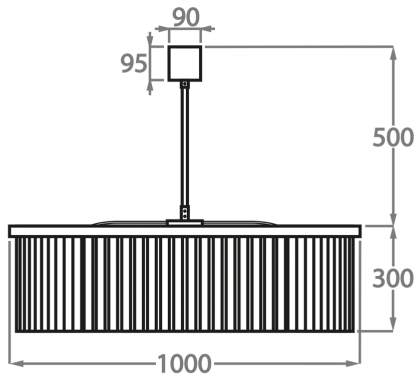

CL443-LA-60,

Height: 30 cm (11.81")

Diameter: 60 cm (23.62")

Bulbs: 8 x 25W or 4W G9 or G9 LED Net Weight: 24 kg / 53 lb

Size Two

CL443-LA-75,

Height: 30 cm (11.81")

Diameter: 75 cm (29.53")

Bulbs: 9 x 25W or 4W G9 or G9 LED Net Weight: 40 kg / 88 lb

Size Three

CL433-LA-100,

Height: 30 cm (11.81")

Diameter: 100 cm (39.37")

Bulbs: 12 x 25W or 4W G9 or G9 LED Net Weight: 47 kg / 104 lb

Size Four

CL443-LA-125,

Height: 30 cm (11.81")

Diameter: 125 cm (49.21")

Bulbs: 18 x 25W or 4W G9 or G9 LED Net Weight: 70 kg / 154 lb

The dimensions of the central rod and ceiling rose are not included in the height measurements. Please add a minimum of 15cm (6") to the height to take this into account. The standard rod and ceiling rose height is 50cm (20") if not otherwise specified by customer.