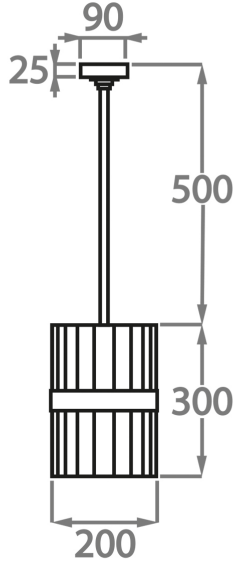

Polished Gold

Polished
Nickel

Antique
Brushed Brass

Bronze

Size One

CL121-LAN-20,
Height: 30 cm (11.81")
Diameter: 20 cm (7.87")
Bulbs: 1 x 40W E27
Net Weight: 5 kg / 11 lb

Size Two

CL121-LAN-30,
Height: 30 cm (11.81")
Diameter: 30 cm (11.81")
Bulbs: 1 x 40W E27
Net Weight: 5 kg / 11 lb

Size Three

CL121-LAN-40,
Height: 30 cm (11.81")
Diameter: 40 cm (15.75")
Bulbs: 1 x 40W E27
Net Weight: 8 kg / 17 lb

The dimensions of the supporting rod and ceiling rose are not included in the height measurements.

The standard rod and ceiling rose are 50cm (20") high from the top of the pendant, if not otherwise specified by the client.