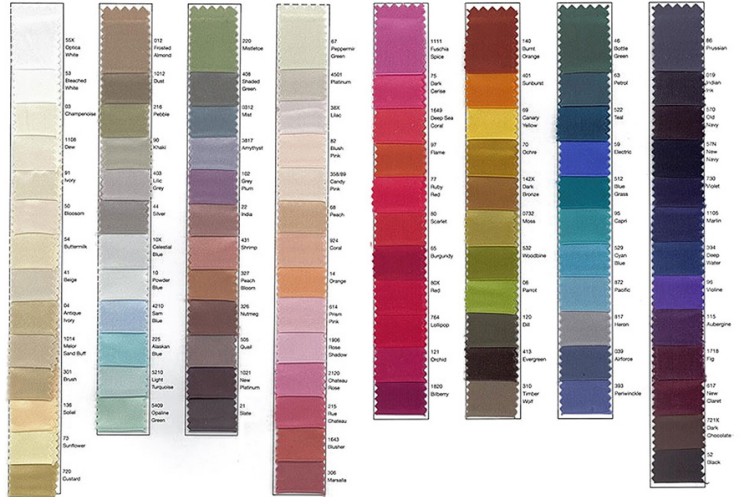

BELLA FIGURA

Crepe Satin Colour Card

1806W

Our Crepe Satin Silk Colour Card of 41 colours is available to purchase for £20 including free delivery.

BELLA FIGURA