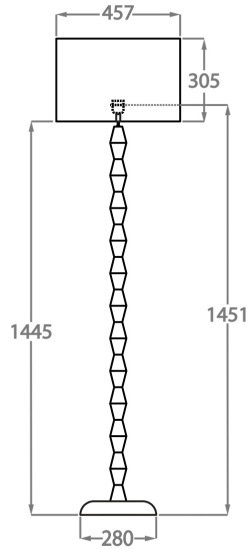

One Size Only

FL330,

Height: 151 cm (59.45")

Diameter: 28 cm (11.02")

Bulbs: 1 x 40w E27

Net Weight: 5 kg / 11 lb

Overall height with an 18" Drum Shade 175cm - 69".