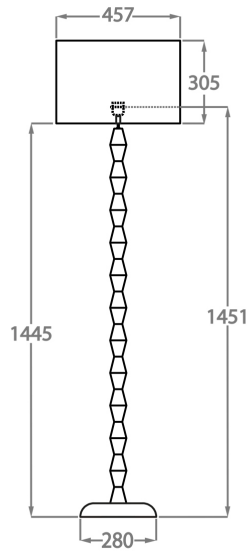

One Size Only

FL330,

Height: 151 cm (59.45")

Diameter: 28 cm (11.02")

Bulbs: 1 x 40w E27

Net Weight: 5 kg / 11 lb

Overall height with an 18" Drum Shade 175cm - 69"