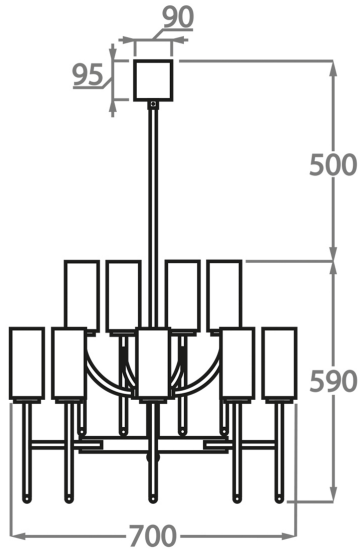

Available Sizes

8+4 Light

CL628-8+4,

Height: 59 cm (23.23")

Diameter: 70 cm (27.56")

Bulbs: 12 x 24W E14 Golf Ball Bulbs/Lamps only

Net Weight: 19 kg / 42 lb

10+5 Light

CL628-10+5,

Height: 59 cm (23.23")

Diameter: 88 cm (34.65")

Bulbs: 15 x 24W E14 Golf Ball Bulbs/Lamps only

Net Weight: 34 kg / 75 lb

The dimensions of the central rod/chain and ceiling rose are not included in the height measurements.
Standard rod/chain and ceiling rose is 50cm if not otherwise specified by customer.