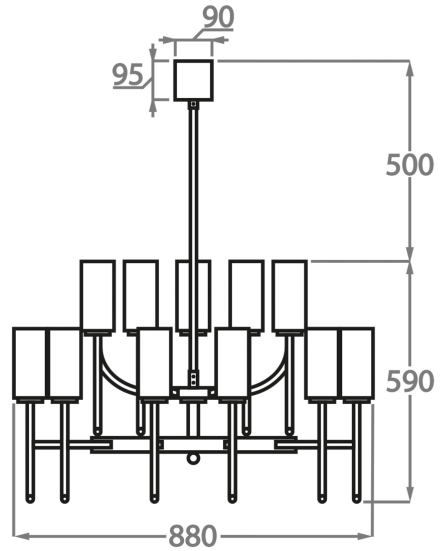

Available Sizes

8+4 Light

CL628-8+4,

Height: 59 cm (23.23")

Diameter: 70 cm (27.56")

Bulbs: 12 x 24W E14 Golf Ball Bulbs/Lamps only

Net Weight: 19 kg / 42 lb

10+5 Light

CL628-10+5,

Height: 59 cm (23.23")

Diameter: 88 cm (34.65")

Bulbs: 15 x 24W E14 Golf Ball Bulbs/Lamps only

Net Weight: 34 kg / 75 lb

The dimensions of the central rod/chain and ceiling rose are not included in the height measurements.
Standard rod/chain and ceiling rose is 50cm if not otherwise specified by customer.