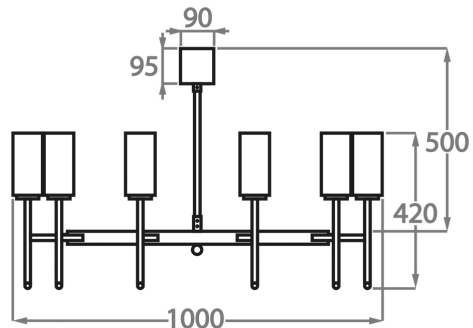

Metal Finishes

Brushed Gold

Brushed Nickel

Brushed Light
Bronze

Available Sizes

Size One

CL628-8,

Height: 42 cm (16.54")
Diameter: 75 cm (29.53")
Bulbs: 8 × 40W E14
Net Weight: 10 kg / 22 lb

Size Two

CL628-10,

Height: 42 cm (16.54")
Diameter: 100 cm (39.37")
Bulbs: 10 × 40W E14
Net Weight: 12 kg / 26 lb

Size Three

CL628-12,

Height: 42 cm (16.54")
Diameter: 125 cm (49.21")
Bulbs: 12 × 40W E14

The dimensions of the central rod/chain and ceiling rose are not included in the height measurements.
Standard rod/chain and ceiling rose is 50cm if not otherwise specified by customer.