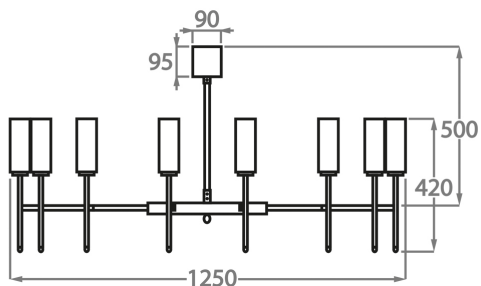

Metal Finishes

Brushed Gold

Brushed Nickel

Brushed Light
Bronze

Available Sizes

Size One

CL628-8,

Height: 42 cm (16.54")
Diameter: 75 cm (29.53")
Bulbs: 8 × 40W E14
Net Weight: 10 kg / 22 lb

Size Two

CL628-10,

Height: 42 cm (16.54")
Diameter: 100 cm (39.37")
Bulbs: 10 × 40W E14
Net Weight: 12 kg / 26 lb

Size Three

CL628-12,

Height: 42 cm (16.54")
Diameter: 125 cm (49.21")
Bulbs: 12 × 40W E14

The dimensions of the central rod/chain and ceiling rose are not included in the height measurements.
Standard rod/chain and ceiling rose is 50cm if not otherwise specified by customer.