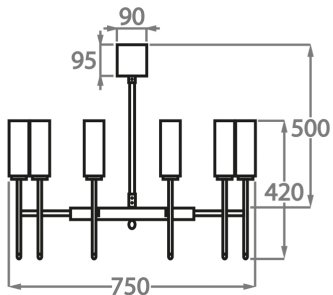

Metal Finishes

Brushed Gold

Brushed Nickel

Brushed Light
Bronze

Available Sizes

Size One

CL628-8,

Height: 42 cm (16.54")
Diameter: 75 cm (29.53")
Bulbs: 8 × 40W E14
Net Weight: 10 kg / 22 lb

Size Two

CL628-10,

Height: 42 cm (16.54")
Diameter: 100 cm (39.37")
Bulbs: 10 × 40W E14
Net Weight: 12 kg / 26 lb

Size Three

CL628-12,

Height: 42 cm (16.54")
Diameter: 125 cm (49.21")
Bulbs: 12 × 40W E14

The dimensions of the central rod/chain and ceiling rose are not included in the height measurements.
Standard rod/chain and ceiling rose is 50cm if not otherwise specified by customer.