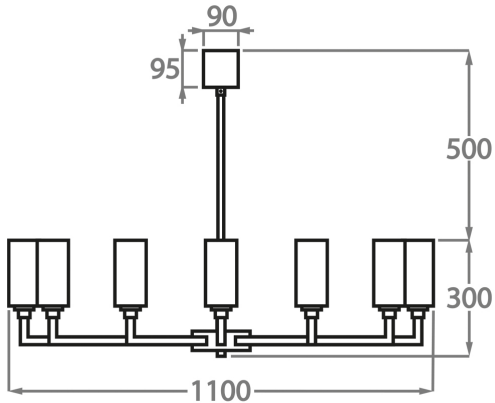

Net Weight: 6 kg / 13 lb

9 Light

CL627-9,

Height: 30 cm (11.81")

Diameter: 85 cm (33.46")

Bulbs: 9 x 42W E14 Golf Ball Bulbs/Lamps only

Net Weight: 6 kg / 11 lb

12 Light

CL627-12,

Height: 30 cm (11.81")

Diameter: 110 cm (43.31")

Bulbs: 12 x 42W E14 Golf Ball Bulbs/Lamps only

Net Weight: 7 kg / 15 lb

9+3 Light

CL627-9+3,

Height: 51 cm (20.08")

Diameter: 85 cm (33.46")

Bulbs: 12 x 42W E14 Golf Ball Bulbs/Lamps only

Net Weight: 13 kg / 29 lb

12+6 Light
CL627-12+6,
Height: 51 cm (20.08")
Diameter: 110 cm (43.31")
Bulbs: 18 × 42W E14

Please use 'Golf Ball' bulbs/lamps only.

The dimensions of the central rod/chain and ceiling rose are not included in the height measurements.
Standard rod/chain and ceiling rose is 50cm if not otherwise specified by customer.