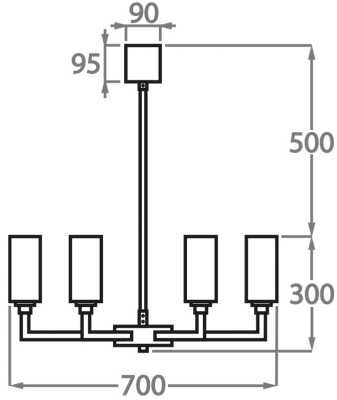

Brushed Light
Bronze

Brushed Nickel

Available Sizes

6 Light

CL627-6,

Height: 30 cm (11.81")

Diameter: 70 cm (27.56")

Bulbs: 6 x 42W E14 Golf Ball Bulbs/Lamps only

Net Weight: 6 kg / 13 lb

9 Light

CL627-9,

Height: 30 cm (11.81")

Diameter: 85 cm (33.46")

Bulbs: 9 x 42W E14 Golf Ball Bulbs/Lamps only

Net Weight: 6 kg / 11 lb

12 Light

CL627-12,

Height: 30 cm (11.81")

Diameter: 110 cm (43.31")

Bulbs: 12 x 42W E14 Golf Ball Bulbs/Lamps only

Net Weight: 7 kg / 15 lb

9+3 Light

CL627-9+3,

Height: 51 cm (20.08")

Diameter: 85 cm (33.46")

Bulbs: 12 x 42W E14 Golf Ball Bulbs/Lamps only

Net Weight: 13 kg / 29 lb

12+6 Light
CL627-12+6,
Height: 51 cm (20.08")
Diameter: 110 cm (43.31")
Bulbs: 18 × 42W E14

Please use 'Golf Ball' bulbs/lamps only.