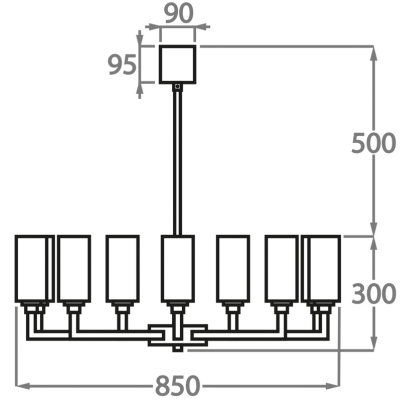

Net Weight: 6 kg / 13 lb

9 Light

CL627-9,

Height: 30 cm (11.81")

Diameter: 85 cm (33.46")

Bulbs: 9 x 42W E14 Golf Ball Bulbs/Lamps only

Net Weight: 6 kg / 11 lb

12 Light

CL627-12,

Height: 30 cm (11.81")

Diameter: 110 cm (43.31")

Bulbs: 12 x 42W E14 Golf Ball Bulbs/Lamps only

Net Weight: 7 kg / 15 lb

9+3 Light

CL627-9+3,

Height: 51 cm (20.08")

Diameter: 85 cm (33.46")

Bulbs: 12 x 42W E14 Golf Ball Bulbs/Lamps only

Net Weight: 13 kg / 29 lb

12+6 Light
CL627-12+6,
Height: 51 cm (20.08")
Diameter: 110 cm (43.31")
Bulbs: 18 × 42W E14

Please use 'Golf Ball' bulbs/lamps only.

The dimensions of the central rod/chain and ceiling rose are not included in the height measurements.
Standard rod/chain and ceiling rose is 50cm if not otherwise specified by customer.