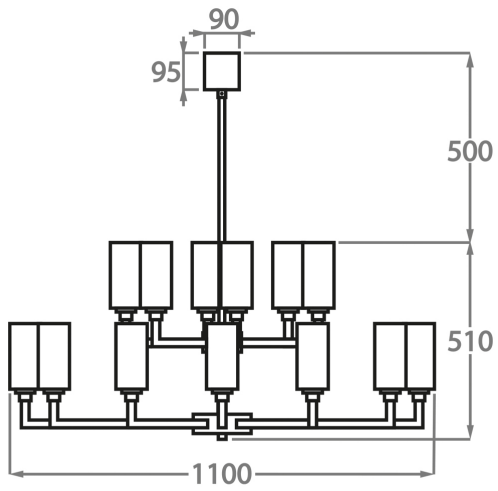

Net Weight: 6 kg / 13 lb

9 Light

CL627-9,

Height: 30 cm (11.81")

Diameter: 85 cm (33.46")

Bulbs: 9 x 42W E14 Golf Ball Bulbs/Lamps only

Net Weight: 6 kg / 11 lb

12 Light

CL627-12,

Height: 30 cm (11.81")

Diameter: 110 cm (43.31")

Bulbs: 12 x 42W E14 Golf Ball Bulbs/Lamps only

Net Weight: 7 kg / 15 lb

9+3 Light

CL627-9+3,

Height: 51 cm (20.08")

Diameter: 85 cm (33.46")

Bulbs: 12 x 42W E14 Golf Ball Bulbs/Lamps only

Net Weight: 13 kg / 29 lb

12+6 Light
CL627-12+6,
Height: 51 cm (20.08")
Diameter: 110 cm (43.31")
Bulbs: 18 × 42W E14

Please use 'Golf Ball' bulbs/lamps only.

The dimensions of the central rod/chain and ceiling rose are not included in the height measurements.
Standard rod/chain and ceiling rose is 50cm if not otherwise specified by customer.