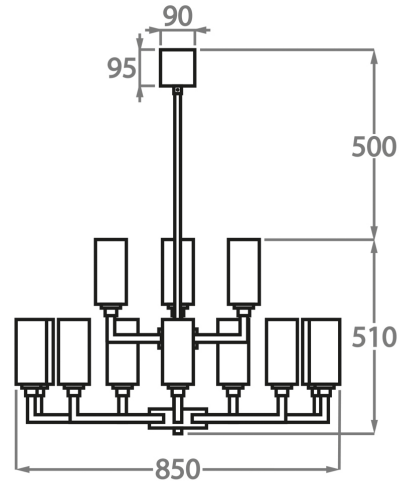

Net Weight: 6 kg / 13 lb

9 Light

CL627-9,

Height: 30 cm (11.81")

Diameter: 85 cm (33.46")

Bulbs: 9 x 42W E14 Golf Ball Bulbs/Lamps only

Net Weight: 6 kg / 11 lb

12 Light

CL627-12,

Height: 30 cm (11.81")

Diameter: 110 cm (43.31")

Bulbs: 12 x 42W E14 Golf Ball Bulbs/Lamps only

Net Weight: 7 kg / 15 lb

9+3 Light

CL627-9+3,

Height: 51 cm (20.08")

Diameter: 85 cm (33.46")

Bulbs: 12 x 42W E14 Golf Ball Bulbs/Lamps only

Net Weight: 13 kg / 29 lb

12+6 Light
CL627-12+6,
Height: 51 cm (20.08")
Diameter: 110 cm (43.31")
Bulbs: 18 × 42W E14

Please use 'Golf Ball' bulbs/lamps only.

The dimensions of the central rod/chain and ceiling rose are not included in the height measurements.
Standard rod/chain and ceiling rose is 50cm if not otherwise specified by customer.