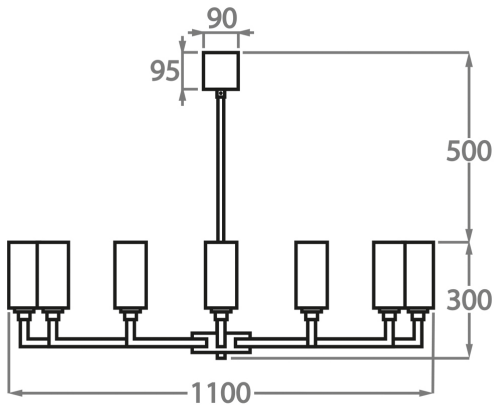

Net Weight: 6 kg / 13 lb

9 Light

CL627-9,

Height: 30 cm (11.81")

Diameter: 85 cm (33.46")

Bulbs: 9 x 42W E14 Golf Ball Bulbs/Lamps only

Net Weight: 6 kg / 11 lb

12 Light

CL627-12,

Height: 30 cm (11.81")

Diameter: 110 cm (43.31")

Bulbs: 12 x 42W E14 Golf Ball Bulbs/Lamps only

Net Weight: 7 kg / 15 lb

9+3 Light

CL627-9+3,

Height: 51 cm (20.08")

Diameter: 85 cm (33.46")

Bulbs: 12 x 42W E14 Golf Ball Bulbs/Lamps only

Net Weight: 13 kg / 29 lb

12+6 Light
CL627-12+6,
Height: 51 cm (20.08")
Diameter: 110 cm (43.31")
Bulbs: 18 × 42W E14

Please use 'Golf Ball' bulbs/lamps only.

The dimensions of the central rod/chain and ceiling rose are not included in the height measurements.
Standard rod/chain and ceiling rose is 50cm if not otherwise specified by customer.