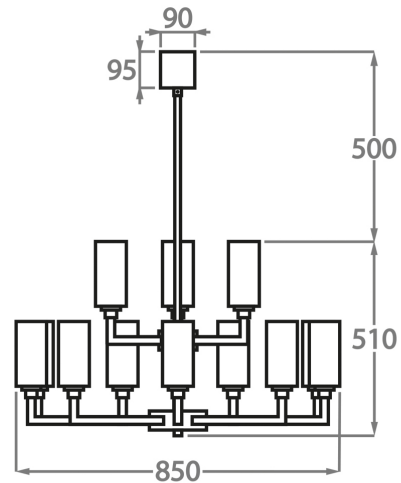

Net Weight: 6 kg / 13 lb

9 Light

CL627-9,

Height: 30 cm (11.81")

Diameter: 85 cm (33.46")

Bulbs: 9 x 42W E14 Golf Ball Bulbs/Lamps only

Net Weight: 6 kg / 11 lb

12 Light

CL627-12,

Height: 30 cm (11.81")

Diameter: 110 cm (43.31")

Bulbs: 12 x 42W E14 Golf Ball Bulbs/Lamps only

Net Weight: 7 kg / 15 lb

9+3 Light

CL627-9+3,

Height: 51 cm (20.08")

Diameter: 85 cm (33.46")

Bulbs: 12 x 42W E14 Golf Ball Bulbs/Lamps only

Net Weight: 13 kg / 29 lb

12+6 Light
CL627-12+6,
Height: 51 cm (20.08")
Diameter: 110 cm (43.31")
Bulbs: 18 × 42W E14

Please use 'Golf Ball' bulbs/lamps only.

The dimensions of the central rod/chain and ceiling rose are not included in the height measurements.
Standard rod/chain and ceiling rose is 50cm if not otherwise specified by customer.