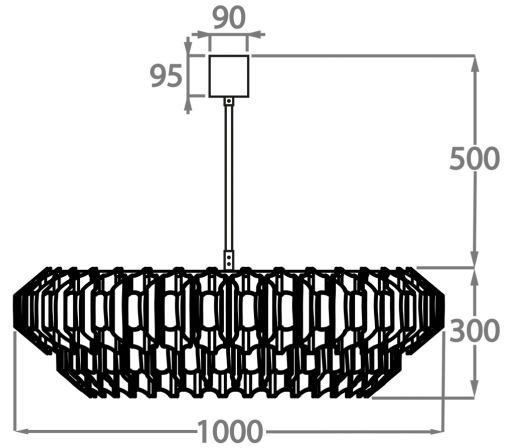

Murano Glass Colours

Clear
Pentagonal
Glass

Smoke
Pentagonal
Glass

Available Sizes

Size One

CL459-75,

Height: 30 cm (11.81")

Diameter: 75 cm (29.53")

Bulbs: 10 x 5W G9

Net Weight: 18 kg / 40 lb

Size Two

CL459-100,

Height: 30 cm (11.81")

Diameter: 100 cm (39.37")

Bulbs: 12 x 5W G9

Net Weight: 23 kg / 51 lb

The dimensions of the central rod and ceiling rose are not included in the height measurements. The standard rod and ceiling rose height is 50cm (20") if not otherwise specified by customer