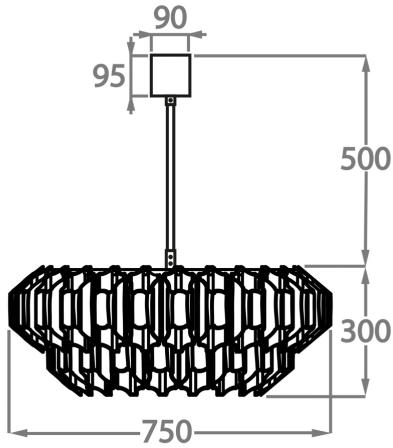

BELLA FIGURA

Pentagon 3 Chandelier

CL459

Collection Name

RETRO MURANO COLLECTION

A new take on our popular Pentagon chandelier series, the Pentagon 3 chandelier is a welcome addition. Combining both retro-chic and modern opulence, the Pentagon 3 chandelier is made up of slanted Murano glass which hang gracefully from a two tiered metal frame. This latest design is the perfect balance of craftsmanship and contemporary style.

Murano Glass Colours

Clear
Pentagonal
Glass

Smoke
Pentagonal
Glass

Available Sizes

Size One

CL459-75,

Height: 30 cm (11.81")

Diameter: 75 cm (29.53")

Bulbs: 10 x 5W G9

Net Weight: 18 kg / 40 lb

Size Two

CL459-100,

Height: 30 cm (11.81")

Diameter: 100 cm (39.37")

Bulbs: 12 x 5W G9

Net Weight: 23 kg / 51 lb

The dimensions of the central rod and ceiling rose are not included in the height measurements. The standard rod and ceiling rose height is 50cm (20") if not otherwise specified by customer