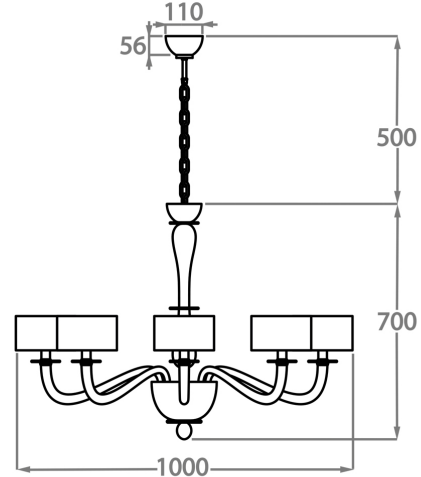

##### Murano Glass Finish

Smooth

Ribbed

**Available Sizes**

**6 Light**

CL509-6,

Height: 60 cm (23.62")

Diameter: 80 cm (31.5")

Bulbs: 6 x 42W E14 Golf Ball Bulbs/Lamps only

Net Weight: 5 kg / 11 lb

**8 Light**

CL509-8,

Height: 70 cm (27.56")

Diameter: 100 cm (39.37")

Bulbs: 8 x 42W E14 Golf Ball Bulbs/Lamps only

Net Weight: 6 kg / 13 lb

**12 Light**

CL509-12,

Height: 85 cm (33.46")

Diameter: 130 cm (51.18")

Bulbs: 12 x 42W E14 Golf Ball Bulbs/Lamps only

Net Weight: 7 kg / 15 lb

**8+4 Light**

CL509-8+4,

Height: 90 cm (35.43")

Diameter: 100 cm (39.37")

Bulbs: 12 x 42W E14 Golf Ball Bulbs/Lamps only

Net Weight: 13 kg / 29 lb

The dimensions of the central rod/chain and ceiling rose are not included in the height measurements.  
Standard rod/chain and ceiling rose is 50cm if not otherwise specified by customer.