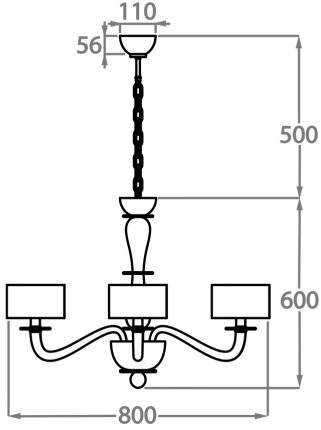

##### Murano Glass Finish

Smooth

Ribbed

**Available Sizes**

**6 Light**

CL509-6,

Height: 60 cm (23.62")

Diameter: 80 cm (31.5")

Bulbs: 6 x 42W E14 Golf Ball Bulbs/Lamps only

Net Weight: 5 kg / 11 lb

**8 Light**

CL509-8,

Height: 70 cm (27.56")

Diameter: 100 cm (39.37")

Bulbs: 8 x 42W E14 Golf Ball Bulbs/Lamps only

Net Weight: 6 kg / 13 lb

**12 Light**

CL509-12,

Height: 85 cm (33.46")

Diameter: 130 cm (51.18")

Bulbs: 12 x 42W E14 Golf Ball Bulbs/Lamps only

Net Weight: 7 kg / 15 lb

**8+4 Light**

CL509-8+4,

Height: 90 cm (35.43")

Diameter: 100 cm (39.37")

Bulbs: 12 x 42W E14 Golf Ball Bulbs/Lamps only

Net Weight: 13 kg / 29 lb

The dimensions of the central rod/chain and ceiling rose are not included in the height measurements.  
Standard rod/chain and ceiling rose is 50cm if not otherwise specified by customer.