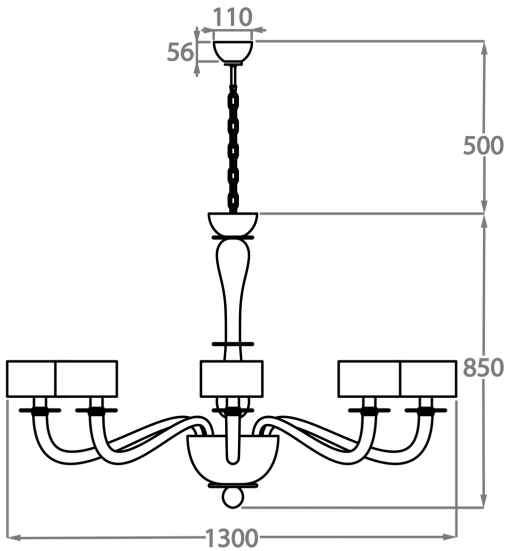

##### Murano Glass Finish

Smooth

Ribbed

**Available Sizes**

**6 Light**

CL509-6,

Height: 60 cm (23.62")

Diameter: 80 cm (31.5")

Bulbs: 6 x 42W E14 Golf Ball Bulbs/Lamps only

Net Weight: 5 kg / 11 lb

**8 Light**

CL509-8,

Height: 70 cm (27.56")

Diameter: 100 cm (39.37")

Bulbs: 8 x 42W E14 Golf Ball Bulbs/Lamps only

Net Weight: 6 kg / 13 lb

**12 Light**

CL509-12,

Height: 85 cm (33.46")

Diameter: 130 cm (51.18")

Bulbs: 12 x 42W E14 Golf Ball Bulbs/Lamps only

Net Weight: 7 kg / 15 lb

**8+4 Light**

CL509-8+4,

Height: 90 cm (35.43")

Diameter: 100 cm (39.37")

Bulbs: 12 x 42W E14 Golf Ball Bulbs/Lamps only

Net Weight: 13 kg / 29 lb

The dimensions of the central rod/chain and ceiling rose are not included in the height measurements.  
Standard rod/chain and ceiling rose is 50cm if not otherwise specified by customer.