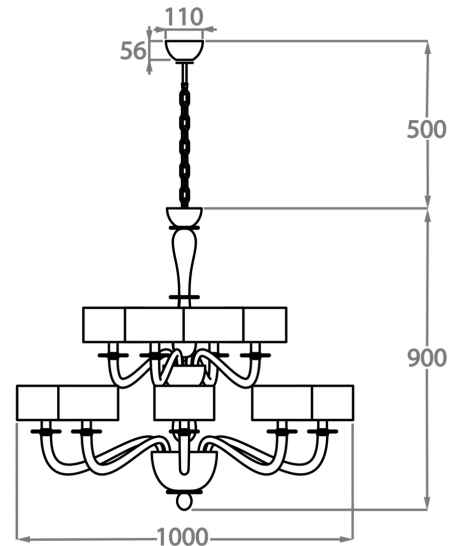

##### Murano Glass Finish

Smooth

Ribbed

**Available Sizes**

**6 Light**

CL509-6,

Height: 60 cm (23.62")

Diameter: 80 cm (31.5")

Bulbs: 6 x 42W E14 Golf Ball Bulbs/Lamps only

Net Weight: 5 kg / 11 lb

**8 Light**

CL509-8,

Height: 70 cm (27.56")

Diameter: 100 cm (39.37")

Bulbs: 8 x 42W E14 Golf Ball Bulbs/Lamps only

Net Weight: 6 kg / 13 lb

**12 Light**

CL509-12,

Height: 85 cm (33.46")

Diameter: 130 cm (51.18")

Bulbs: 12 x 42W E14 Golf Ball Bulbs/Lamps only

Net Weight: 7 kg / 15 lb

**8+4 Light**

CL509-8+4,

Height: 90 cm (35.43")

Diameter: 100 cm (39.37")

Bulbs: 12 x 42W E14 Golf Ball Bulbs/Lamps only

Net Weight: 13 kg / 29 lb

The dimensions of the central rod/chain and ceiling rose are not included in the height measurements.  
Standard rod/chain and ceiling rose is 50cm if not otherwise specified by customer.