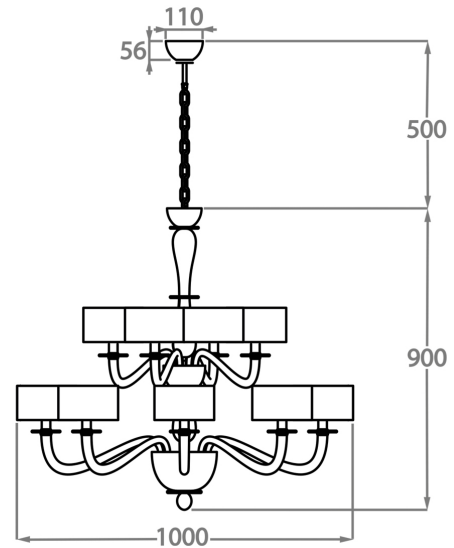

Height: 60 cm (23.62")

Diameter: 80 cm (31.5")

Bulbs: 6 x 42W E12

Net Weight: 6 kg / 13 lb

8 Light

CL509-8,

Height: 70 cm (27.56")

Diameter: 100 cm (39.37")

Bulbs: 8 x 42W E12

Net Weight: 6 kg / 11 lb

12 Light

CL509-12,

Height: 85 cm (33.46")

Diameter: 130 cm (51.18")

Bulbs: 12 x 42W E12

Net Weight: 7 kg / 15 lb

8+4 Light

CL509-8+4,

Height: 90 cm (35.43")

Diameter: 100 cm (39.37")

Bulbs: 12 x 42W E12

Net Weight: 13 kg / 29 lb

Please use 'Golf Ball' bulbs/lamps only.

The dimensions of the central rod/chain and ceiling rose are not included in the height measurements.

Standard rod/chain and ceiling rose is 50cm if not otherwise specified by customer.