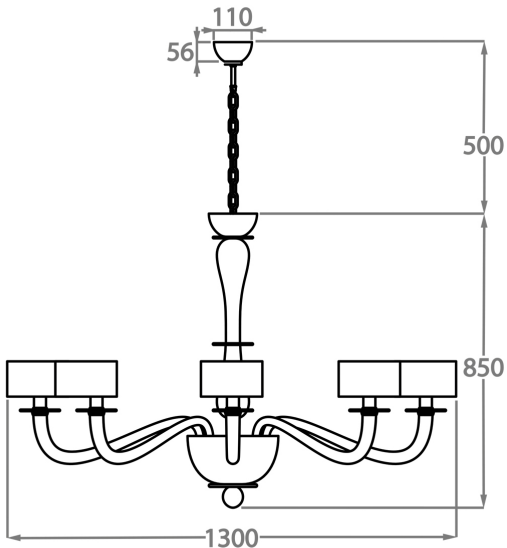

Height: 60 cm (23.62")

Diameter: 80 cm (31.5")

Bulbs: 6 x 42W E12

Net Weight: 6 kg / 13 lb

8 Light

CL509-8,

Height: 70 cm (27.56")

Diameter: 100 cm (39.37")

Bulbs: 8 x 42W E12

Net Weight: 6 kg / 11 lb

12 Light

CL509-12,

Height: 85 cm (33.46")

Diameter: 130 cm (51.18")

Bulbs: 12 x 42W E12

Net Weight: 7 kg / 15 lb

8+4 Light

CL509-8+4,

Height: 90 cm (35.43")

Diameter: 100 cm (39.37")

Bulbs: 12 x 42W E12

Net Weight: 13 kg / 29 lb

Please use 'Golf Ball' bulbs/lamps only.

The dimensions of the central rod/chain and ceiling rose are not included in the height measurements.

Standard rod/chain and ceiling rose is 50cm if not otherwise specified by customer.