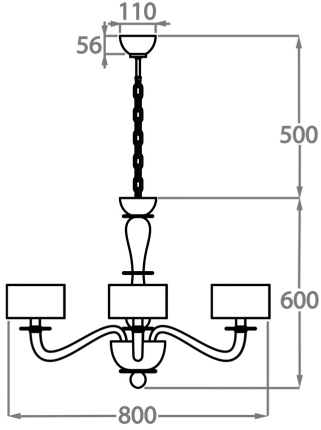

Height: 60 cm (23.62")

Diameter: 80 cm (31.5")

Bulbs: 6 x 42W E12

Net Weight: 6 kg / 13 lb

8 Light

CL509-8,

Height: 70 cm (27.56")

Diameter: 100 cm (39.37")

Bulbs: 8 x 42W E12

Net Weight: 6 kg / 11 lb

12 Light

CL509-12,

Height: 85 cm (33.46")

Diameter: 130 cm (51.18")

Bulbs: 12 x 42W E12

Net Weight: 7 kg / 15 lb

8+4 Light

CL509-8+4,

Height: 90 cm (35.43")

Diameter: 100 cm (39.37")

Bulbs: 12 x 42W E12

Net Weight: 13 kg / 29 lb

Please use 'Golf Ball' bulbs/lamps only.

The dimensions of the central rod/chain and ceiling rose are not included in the height measurements.

Standard rod/chain and ceiling rose is 50cm if not otherwise specified by customer.