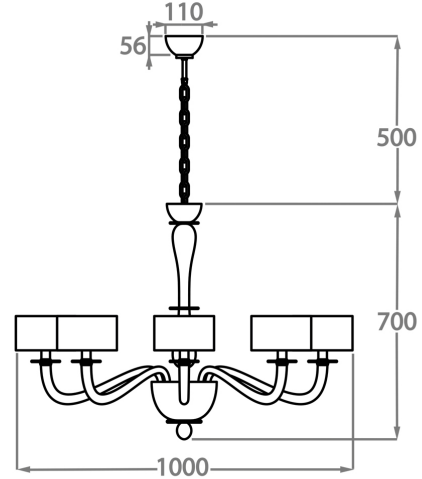

Height: 60 cm (23.62")

Diameter: 80 cm (31.5")

Bulbs: 6 x 42W E12

Net Weight: 6 kg / 13 lb

8 Light

CL509-8,

Height: 70 cm (27.56")

Diameter: 100 cm (39.37")

Bulbs: 8 x 42W E12

Net Weight: 6 kg / 11 lb

12 Light

CL509-12,

Height: 85 cm (33.46")

Diameter: 130 cm (51.18")

Bulbs: 12 x 42W E12

Net Weight: 7 kg / 15 lb

8+4 Light

CL509-8+4,

Height: 90 cm (35.43")

Diameter: 100 cm (39.37")

Bulbs: 12 x 42W E12

Net Weight: 13 kg / 29 lb

Please use 'Golf Ball' bulbs/lamps only.

The dimensions of the central rod/chain and ceiling rose are not included in the height measurements.

Standard rod/chain and ceiling rose is 50cm if not otherwise specified by customer.