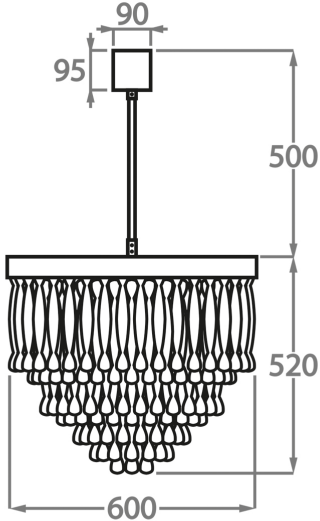

Murano Glass Colours

Clear Ribbon
Glass

Clear & Smoke
Ribbon Glass

Available Sizes

Size One

CL464-60,
Height: 52 cm (20.47")
Diameter: 60 cm (23.62")
Bulbs: 6 x 40W E27
Net Weight: 55 kg / 121 lb

Size Two

CL464-80,
Height: 51 cm (20.08")
Diameter: 80 cm (31.5")
Bulbs: 9 x 40W E27
Net Weight: 90 kg / 198 lb

Size Three

CL464-100,
Height: 54.5 cm (21.46")
Diameter: 100 cm (39.37")
Bulbs: 12 x 40W E27
Net Weight: 140 kg / 309 lb

The dimensions of the central rod and ceiling rose are not included in the height measurements. The standard rod and ceiling rose height is 50cm (20") if not otherwise specified by customer.

Min. height with rod/chain is 15cm including ceiling rose.

Max. height with rod is 100-120cm. Longer lengths will be made in sections.