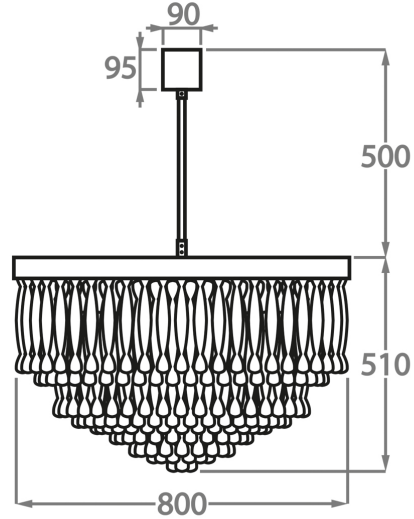

Murano Glass Colours

Clear Ribbon
Glass

Clear & Smoke
Ribbon Glass

Available Sizes

Size One

CL464-60,
Height: 52 cm (20.47")
Diameter: 60 cm (23.62")
Bulbs: 6 x 40W E27
Net Weight: 55 kg / 121 lb

Size Two

CL464-80,
Height: 51 cm (20.08")
Diameter: 80 cm (31.5")
Bulbs: 9 x 40W E27
Net Weight: 90 kg / 198 lb

Size Three

CL464-100,
Height: 54.5 cm (21.46")
Diameter: 100 cm (39.37")
Bulbs: 12 x 40W E27
Net Weight: 140 kg / 309 lb

The dimensions of the central rod and ceiling rose are not included in the height measurements. The standard rod and ceiling rose height is 50cm (20") if not otherwise specified by customer.

Min. height with rod/chain is 15cm including ceiling rose.

Max. height with rod is 100-120cm. Longer lengths will be made in sections.