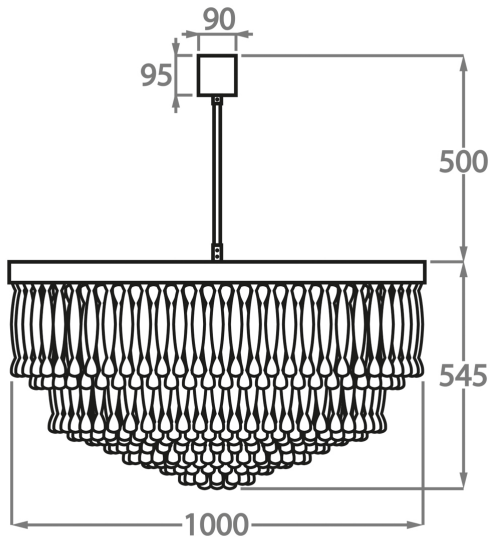

Murano Glass Colours

Clear Ribbon
Glass

Clear & Smoke
Ribbon Glass

Available Sizes

Size One

CL464-60,
Height: 52 cm (20.47")
Diameter: 60 cm (23.62")
Bulbs: 6 x 40W E27
Net Weight: 55 kg / 121 lb

Size Two

CL464-80,
Height: 51 cm (20.08")
Diameter: 80 cm (31.5")
Bulbs: 9 x 40W E27
Net Weight: 90 kg / 198 lb

Size Three

CL464-100,
Height: 54.5 cm (21.46")
Diameter: 100 cm (39.37")
Bulbs: 12 x 40W E27
Net Weight: 140 kg / 309 lb

The dimensions of the central rod and ceiling rose are not included in the height measurements. The standard rod and ceiling rose height is 50cm (20") if not otherwise specified by customer.

Min. height with rod/chain is 15cm including ceiling rose.

Max. height with rod is 100-120cm. Longer lengths will be made in sections.