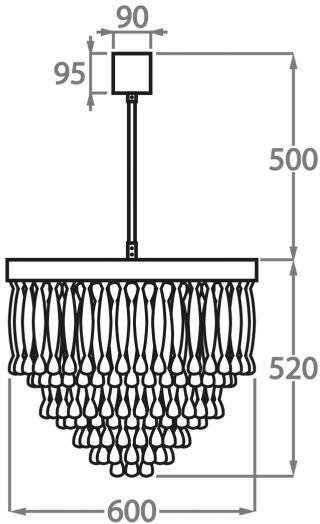

Murano Glass Colours

Clear Ribbon Glass

Clear & Smoke Ribbon Glass

Available Sizes

Size One

CL464-60,
Height: 52 cm (20.47")
Diameter: 60 cm (23.62")
Bulbs: 6 x 40W E26
Net Weight: 55 kg / 121 lb

Size Two

CL464-80,
Height: 51 cm (20.08")
Diameter: 80 cm (31.5")
Bulbs: 9 x 40W E26
Net Weight: 90 kg / 198 lb

Size Three

CL464-100,
Height: 54.5 cm (21.46")
Diameter: 100 cm (39.37")
Bulbs: 12 x 40W E26
Net Weight: 140 kg / 309 lb

The dimensions of the central rod and ceiling rose are not included in the height measurements. The standard rod and ceiling rose height is 50cm (20") if not otherwise specified by customer.

Min. height with rod/chain is 15cm including ceiling rose.

Max. height with rod is 100-120cm. Longer lengths will be made in sections.