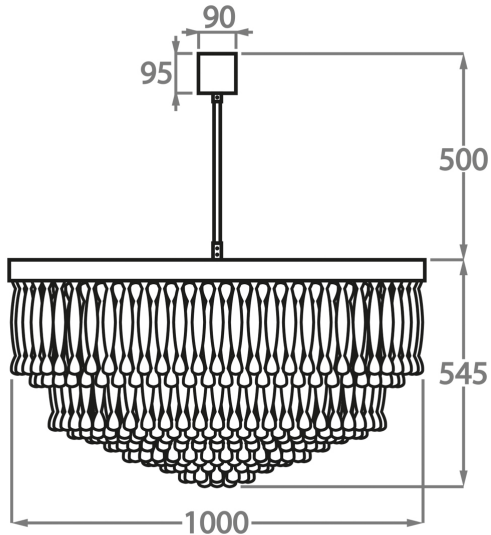

Murano Glass Colours

Clear Ribbon Glass

Clear & Smoke Ribbon Glass

Available Sizes

Size One

CL464-60,
Height: 52 cm (20.47")
Diameter: 60 cm (23.62")
Bulbs: 6 x 40W E27
Net Weight: 55 kg / 121 lb

Size Two

CL464-80,
Height: 51 cm (20.08")
Diameter: 80 cm (31.5")
Bulbs: 9 x 40W E27
Net Weight: 90 kg / 198 lb

Size Three

CL464-100,
Height: 54.5 cm (21.46")
Diameter: 100 cm (39.37")
Bulbs: 12 x 40W E27
Net Weight: 140 kg / 309 lb

The dimensions of the central rod and ceiling rose are not included in the height measurements. The standard rod and ceiling rose height is 50cm (20") if not otherwise specified by customer.

Min. height with rod/chain is 15cm including ceiling rose.

Max. height with rod is 100-120cm. Longer lengths will be made in sections.