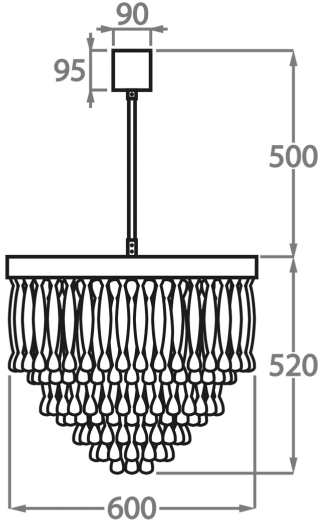

Murano Glass Colours

Clear Ribbon Glass

Clear & Smoke Ribbon Glass

Available Sizes

Size One

CL464-60,
Height: 52 cm (20.47")
Diameter: 60 cm (23.62")
Bulbs: 6 x 40W E27
Net Weight: 55 kg / 121 lb

Size Two

CL464-80,
Height: 51 cm (20.08")
Diameter: 80 cm (31.5")
Bulbs: 9 x 40W E27
Net Weight: 90 kg / 198 lb

Size Three

CL464-100,
Height: 54.5 cm (21.46")
Diameter: 100 cm (39.37")
Bulbs: 12 x 40W E27
Net Weight: 140 kg / 309 lb

The dimensions of the central rod and ceiling rose are not included in the height measurements. The standard rod and ceiling rose height is 50cm (20") if not otherwise specified by customer.

Min. height with rod/chain is 15cm including ceiling rose.

Max. height with rod is 100-120cm. Longer lengths will be made in sections.