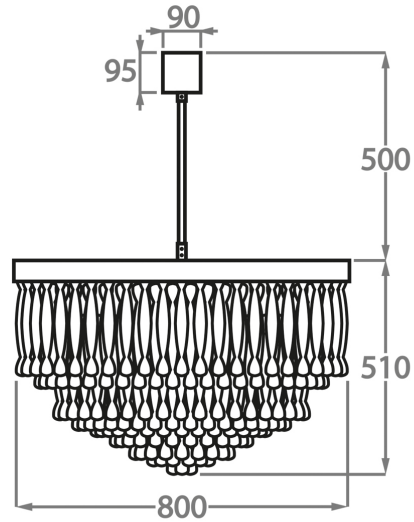

Murano Glass Colours

Clear Ribbon Glass

Clear & Smoke Ribbon Glass

Available Sizes

Size One

CL464-60,
Height: 52 cm (20.47")
Diameter: 60 cm (23.62")
Bulbs: 6 x 40W E26
Net Weight: 55 kg / 121 lb

Size Two

CL464-80,
Height: 51 cm (20.08")
Diameter: 80 cm (31.5")
Bulbs: 9 x 40W E26
Net Weight: 90 kg / 198 lb

Size Three

CL464-100,
Height: 54.5 cm (21.46")
Diameter: 100 cm (39.37")
Bulbs: 12 x 40W E26
Net Weight: 140 kg / 309 lb

The dimensions of the central rod and ceiling rose are not included in the height measurements. The standard rod and ceiling rose height is 50cm (20") if not otherwise specified by customer.

Min. height with rod/chain is 15cm including ceiling rose.

Max. height with rod is 100-120cm. Longer lengths will be made in sections.