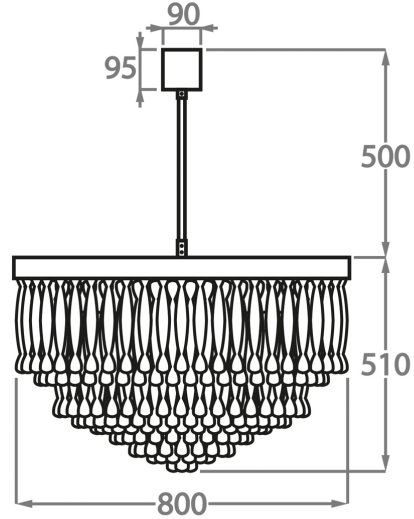

Murano Glass Colours

Clear Ribbon Glass

Clear & Smoke Ribbon Glass

Available Sizes

Size One

CL464-60,
Height: 52 cm (20.47")
Diameter: 60 cm (23.62")
Bulbs: 6 x 40W E27
Net Weight: 55 kg / 121 lb

Size Two

CL464-80,
Height: 51 cm (20.08")
Diameter: 80 cm (31.5")
Bulbs: 9 x 40W E27
Net Weight: 90 kg / 198 lb

Size Three

CL464-100,
Height: 54.5 cm (21.46")
Diameter: 100 cm (39.37")
Bulbs: 12 x 40W E27
Net Weight: 140 kg / 309 lb

The dimensions of the central rod and ceiling rose are not included in the height measurements. The standard rod and ceiling rose height is 50cm (20") if not otherwise specified by customer.

Min. height with rod/chain is 15cm including ceiling rose.

Max. height with rod is 100-120cm. Longer lengths will be made in sections.