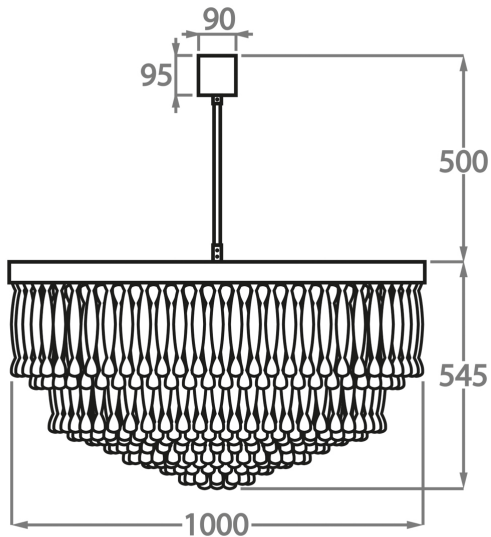

Murano Glass Colours

Clear Ribbon Glass

Clear & Smoke Ribbon Glass

Available Sizes

Size One

CL464-60,
Height: 52 cm (20.47")
Diameter: 60 cm (23.62")
Bulbs: 6 x 40W E26
Net Weight: 55 kg / 121 lb

Size Two

CL464-80,
Height: 51 cm (20.08")
Diameter: 80 cm (31.5")
Bulbs: 9 x 40W E26
Net Weight: 90 kg / 198 lb

Size Three

CL464-100,
Height: 54.5 cm (21.46")
Diameter: 100 cm (39.37")
Bulbs: 12 x 40W E26
Net Weight: 140 kg / 309 lb

The dimensions of the central rod and ceiling rose are not included in the height measurements. The standard rod and ceiling rose height is 50cm (20") if not otherwise specified by customer.

Min. height with rod/chain is 15cm including ceiling rose.

Max. height with rod is 100-120cm. Longer lengths will be made in sections.