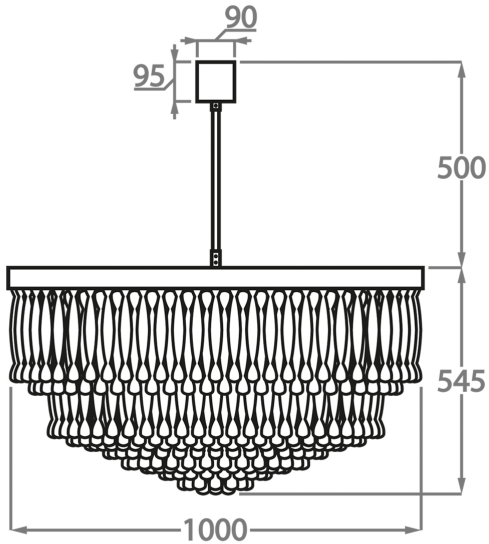

Murano Glass Colours

Clear Ribbon
Glass

Clear & Smoke
Ribbon Glass

Available Sizes

Size One

CL464-60,
Height: 52 cm (20.47")
Diameter: 60 cm (23.62")
Bulbs: 6 x 40W E27
Net Weight: 55 kg / 121 lb

Size Two

CL464-80,
Height: 51 cm (20.08")
Diameter: 80 cm (31.5")
Bulbs: 9 x 40W E27
Net Weight: 90 kg / 198 lb

Size Three

CL464-100,
Height: 54.5 cm (21.46")
Diameter: 100 cm (39.37")
Bulbs: 12 x 40W E27
Net Weight: 140 kg / 309 lb

The dimensions of the central rod and ceiling rose are not included in the height measurements. The standard rod and ceiling rose height is 50cm (20") if not otherwise specified by customer.

Min. height with rod/chain is 15cm including ceiling rose.

Max. height with rod is 100-120cm. Longer lengths will be made in sections.