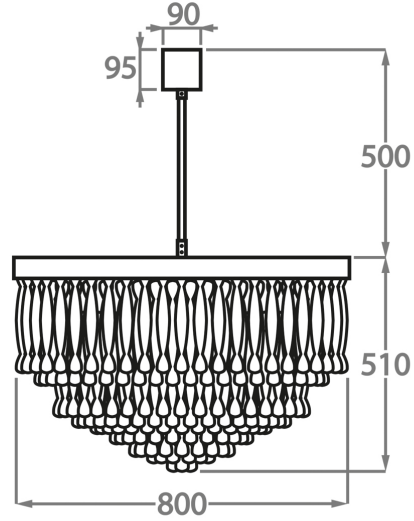

Murano Glass Colours

Clear Ribbon
Glass

Clear & Smoke
Ribbon Glass

Available Sizes

Size One

CL464-60,
Height: 52 cm (20.47")
Diameter: 60 cm (23.62")
Bulbs: 6 x 40W E27
Net Weight: 55 kg / 121 lb

Size Two

CL464-80,
Height: 51 cm (20.08")
Diameter: 80 cm (31.5")
Bulbs: 9 x 40W E27
Net Weight: 90 kg / 198 lb

Size Three

CL464-100,
Height: 54.5 cm (21.46")
Diameter: 100 cm (39.37")
Bulbs: 12 x 40W E27
Net Weight: 140 kg / 309 lb

The dimensions of the central rod and ceiling rose are not included in the height measurements. The standard rod and ceiling rose height is 50cm (20") if not otherwise specified by customer.

Min. height with rod/chain is 15cm including ceiling rose.

Max. height with rod is 100-120cm. Longer lengths will be made in sections.