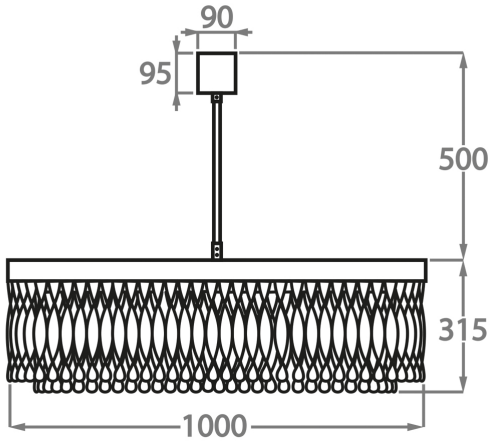

Murano Glass Colours

Clear Ribbon Glass

Clear & Smoke Ribbon Glass

Available Sizes

Size One

CL464-3T-60,
Height: 31.5 cm (12.4")
Diameter: 60 cm (23.62")
Bulbs: 9 x 2.5W LED G9
Net Weight: 27 kg / 60 lb

Size Two

CL464-3T-80,
Height: 31.5 cm (12.4")
Diameter: 80 cm (31.5")
Bulbs: 12 x 2.5W LED G9
Net Weight: 37 kg / 82 lb

Size Three

CL464-3T-100,
Height: 31.5 cm (12.4")
Diameter: 100 cm (39.37")
Bulbs: 15 x 2.5W LED G9
Net Weight: 47 kg / 104 lb

The dimensions of the central rod and ceiling rose are not included in the height measurements. The standard rod and ceiling rose height is 50cm (20") if not otherwise specified by customer.

Min. height with rod/chain is 15cm including ceiling rose.