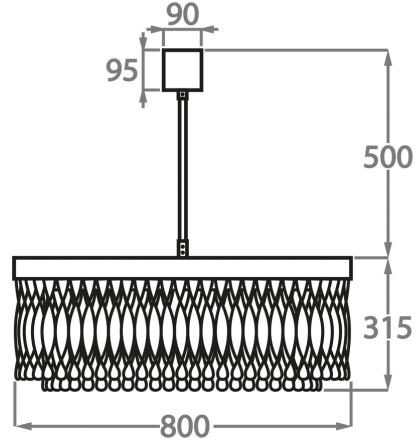

Murano Glass Colours

Clear Ribbon Glass

Clear & Smoke Ribbon Glass

Available Sizes

Size One

CL464-3T-60,
Height: 31.5 cm (12.4")
Diameter: 60 cm (23.62")
Bulbs: 9 x 2.5W LED G9
Net Weight: 27 kg / 60 lb

Size Two

CL464-3T-80,
Height: 31.5 cm (12.4")
Diameter: 80 cm (31.5")
Bulbs: 12 x 2.5W LED G9
Net Weight: 37 kg / 82 lb

Size Three

CL464-3T-100,
Height: 31.5 cm (12.4")
Diameter: 100 cm (39.37")
Bulbs: 15 x 2.5W LED G9
Net Weight: 47 kg / 104 lb

The dimensions of the central rod and ceiling rose are not included in the height measurements. The standard rod and ceiling rose height is 50cm (20") if not otherwise specified by customer.

Min. height with rod/chain is 15cm including ceiling rose.

Max. height with rod is 100-120cm. Longer lengths will be made in sections.

Finish note: Due to the nature of our hand made product our finishes can vary from piece to piece. Please be aware studio lighting can affect tone of metals and alter material appearance slightly. For more details, speak to your sales advisor who may be able to organise sampling upon request.