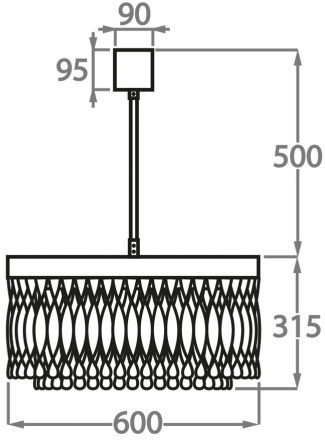

Murano Glass Colours

Clear Ribbon Glass

Clear & Smoke Ribbon Glass

Available Sizes

Size One

CL464-3T-60,
Height: 31.5 cm (12.4")
Diameter: 60 cm (23.62")
Bulbs: 9 x 2.5W LED G9
Net Weight: 27 kg / 60 lb

Size Two

CL464-3T-80,
Height: 31.5 cm (12.4")
Diameter: 80 cm (31.5")
Bulbs: 12 x 2.5W LED G9
Net Weight: 37 kg / 82 lb

Size Three

CL464-3T-100,
Height: 31.5 cm (12.4")
Diameter: 100 cm (39.37")
Bulbs: 15 x 2.5W LED G9
Net Weight: 47 kg / 104 lb

The dimensions of the central rod and ceiling rose are not included in the height measurements. The standard rod and ceiling rose height is 50cm (20") if not otherwise specified by customer.

Min. height with rod/chain is 15cm including ceiling rose.

Max. height with rod is 100-120cm. Longer lengths will be made in sections.

Finish note: Due to the nature of our hand made product our finishes can vary from piece to piece. Please be aware studio lighting can affect tone of metals and alter material appearance slightly. For more details, speak to your sales advisor who may be able to organise sampling upon request.