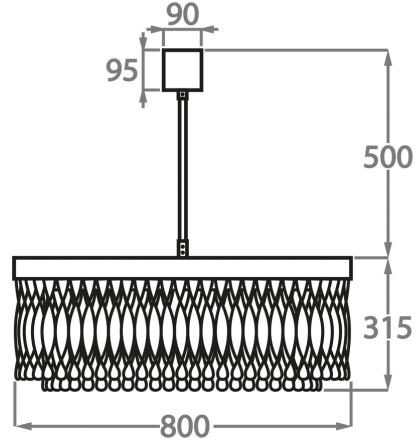

Murano Glass Colours

Clear Ribbon
Glass

Clear & Smoke
Ribbon Glass

Available Sizes

Size One

CL464-3T-60,
Height: 31.5 cm (12.4")
Diameter: 60 cm (23.62")
Bulbs: 9 x 2.5W LED G9
Net Weight: 27 kg / 60 lb

Size Two

CL464-3T-80,
Height: 31.5 cm (12.4")
Diameter: 80 cm (31.5")
Bulbs: 12 x 2.5W LED G9
Net Weight: 37 kg / 82 lb

Size Three

CL464-3T-100,
Height: 31.5 cm (12.4")
Diameter: 100 cm (39.37")
Bulbs: 15 x 2.5W LED G9
Net Weight: 47 kg / 104 lb

The dimensions of the central rod and ceiling rose are not included in the height measurements. The standard rod and ceiling rose height is 50cm (20") if not otherwise specified by customer.

Min. height with rod/chain is 15cm including ceiling rose.

Max. height with rod is 100-120cm. Longer lengths will be made in sections.

Finish note: Due to the nature of our hand made product our finishes can vary from piece to piece. Please be aware studio lighting can affect tone of metals and alter material appearance slightly. For more details, speak to your sales advisor who may be able to organise sampling upon request.