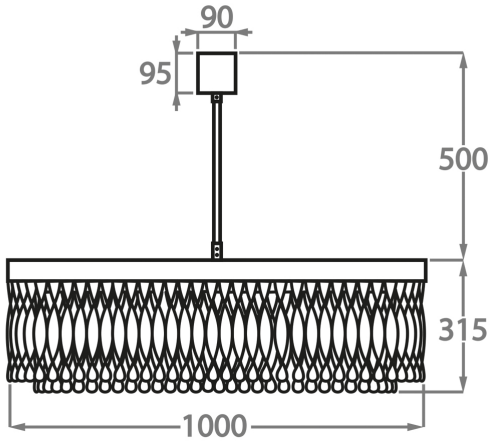

Murano Glass Colours

Clear Ribbon
Glass

Clear & Smoke
Ribbon Glass

Available Sizes

Size One

CL464-3T-60,
Height: 31.5 cm (12.4")
Diameter: 60 cm (23.62")
Bulbs: 9 x 2.5W LED G9
Net Weight: 27 kg / 60 lb

Size Two

CL464-3T-80,
Height: 31.5 cm (12.4")
Diameter: 80 cm (31.5")
Bulbs: 12 x 2.5W LED G9
Net Weight: 37 kg / 82 lb

Size Three

CL464-3T-100,
Height: 31.5 cm (12.4")
Diameter: 100 cm (39.37")
Bulbs: 15 x 2.5W LED G9
Net Weight: 47 kg / 104 lb

The dimensions of the central rod and ceiling rose are not included in the height measurements. The standard rod and ceiling rose height is 50cm (20") if not otherwise specified by customer.

Min. height with rod/chain is 15cm including ceiling rose.