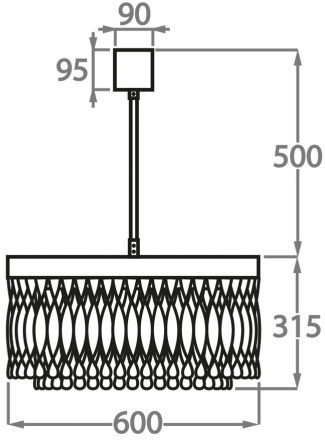

Murano Glass Colours

Clear Ribbon
Glass

Clear & Smoke
Ribbon Glass

Available Sizes

Size One

CL464-3T-60,
Height: 31.5 cm (12.4")
Diameter: 60 cm (23.62")
Bulbs: 9 x 2.5W LED G9
Net Weight: 27 kg / 60 lb

Size Two

CL464-3T-80,
Height: 31.5 cm (12.4")
Diameter: 80 cm (31.5")
Bulbs: 12 x 2.5W LED G9
Net Weight: 37 kg / 82 lb

Size Three

CL464-3T-100,
Height: 31.5 cm (12.4")
Diameter: 100 cm (39.37")
Bulbs: 15 x 2.5W LED G9
Net Weight: 47 kg / 104 lb

The dimensions of the central rod and ceiling rose are not included in the height measurements. The standard rod and ceiling rose height is 50cm (20") if not otherwise specified by customer.

Min. height with rod/chain is 15cm including ceiling rose.

Max. height with rod is 100-120cm. Longer lengths will be made in sections.

Finish note: Due to the nature of our hand made product our finishes can vary from piece to piece. Please be aware studio lighting can affect tone of metals and alter material appearance slightly. For more details, speak to your sales advisor who may be able to organise sampling upon request.