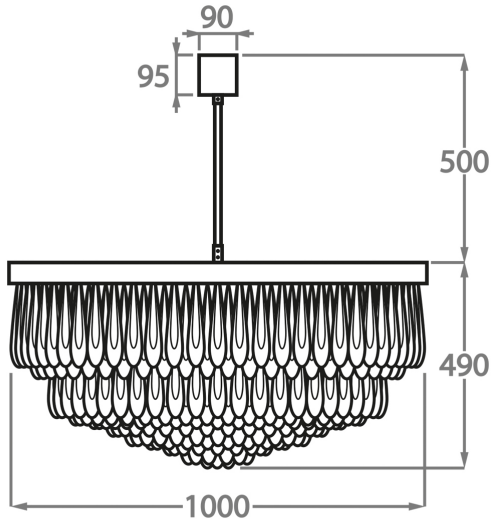

Murano Glass Colours

Clear & Smoke Scallop Glass

Clear Scallop Glass

Available Sizes

Size One

CL463-60,
Height: 46 cm (18.11")
Diameter: 60 cm (23.62")
Bulbs: 6 x 40W E27
Net Weight: 40 kg / 88 lb

Size Two

CL463-80,
Height: 45.5 cm (17.91")
Diameter: 80 cm (31.5")
Bulbs: 9 x 40W E27
Net Weight: 70 kg / 154 lb

Size Three

CL463-100,
Height: 49 cm (19.29")
Diameter: 100 cm (39.37")
Bulbs: 12 x 40W E27
Net Weight: 95 kg / 209 lb

The dimensions of the central rod and ceiling rose are not included in the height measurements. The standard rod and ceiling rose height is 50cm (20") if not otherwise specified by customer.

Min. height with rod/chain is 15cm including ceiling rose.

Max. height with rod is 100-120cm. Longer lengths will be made in sections.