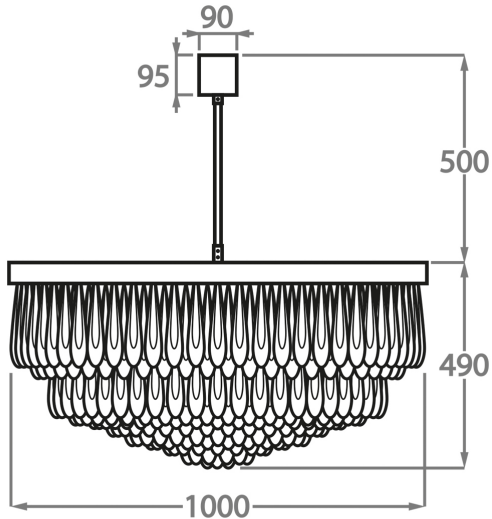

#### Murano Glass Colours

Clear & Smoke Scallop Glass

Clear Scallop Glass

**Available Sizes**

**Size One**

CL463-60,  
Height: 46 cm (18.11")  
Diameter: 60 cm (23.62")  
Bulbs: 6 x 40W E26  
Net Weight: 40 kg / 88 lb

**Size Two**

CL463-80,  
Height: 45.5 cm (17.91")  
Diameter: 80 cm (31.5")  
Bulbs: 9 x 40W E26  
Net Weight: 70 kg / 154 lb

**Size Three**

CL463-100,  
Height: 49 cm (19.29")  
Diameter: 100 cm (39.37")  
Bulbs: 12 x 40W E26  
Net Weight: 95 kg / 209 lb

The dimensions of the central rod and ceiling rose are not included in the height measurements. The standard rod and ceiling rose height is 50cm (20") if not otherwise specified by customer.

Min. height with rod/chain is 15cm including ceiling rose.

Max. height with rod is 100-120cm. Longer lengths will be made in sections.