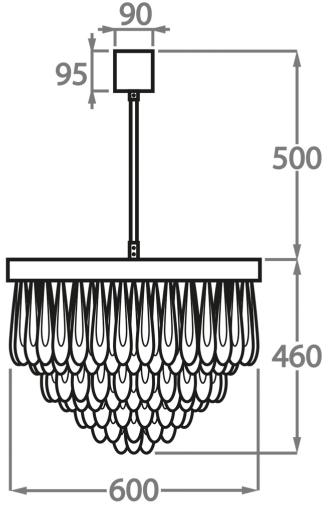

Murano Glass Colours

Clear & Smoke Scallop Glass

Clear Scallop Glass

Available Sizes

Size One

CL463-60,
Height: 46 cm (18.11")
Diameter: 60 cm (23.62")
Bulbs: 6 x 40W E27
Net Weight: 40 kg / 88 lb

Size Two

CL463-80,
Height: 45.5 cm (17.91")
Diameter: 80 cm (31.5")
Bulbs: 9 x 40W E27
Net Weight: 70 kg / 154 lb

Size Three

CL463-100,
Height: 49 cm (19.29")
Diameter: 100 cm (39.37")
Bulbs: 12 x 40W E27
Net Weight: 95 kg / 209 lb

The dimensions of the central rod and ceiling rose are not included in the height measurements. The standard rod and ceiling rose height is 50cm (20") if not otherwise specified by customer.

Min. height with rod/chain is 15cm including ceiling rose.

Max. height with rod is 100-120cm. Longer lengths will be made in sections.