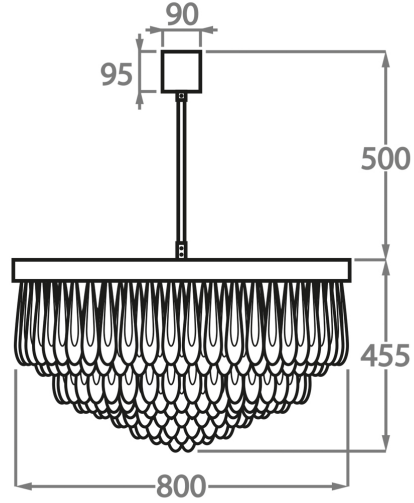

Murano Glass Colours

Clear & Smoke Scallop Glass

Clear Scallop Glass

Available Sizes

Size One

CL463-60,
Height: 46 cm (18.11")
Diameter: 60 cm (23.62")
Bulbs: 6 x 40W E27
Net Weight: 40 kg / 88 lb

Size Two

CL463-80,
Height: 45.5 cm (17.91")
Diameter: 80 cm (31.5")
Bulbs: 9 x 40W E27
Net Weight: 70 kg / 154 lb

Size Three

CL463-100,
Height: 49 cm (19.29")
Diameter: 100 cm (39.37")
Bulbs: 12 x 40W E27
Net Weight: 95 kg / 209 lb

The dimensions of the central rod and ceiling rose are not included in the height measurements. The standard rod and ceiling rose height is 50cm (20") if not otherwise specified by customer.

Min. height with rod/chain is 15cm including ceiling rose.

Max. height with rod is 100-120cm. Longer lengths will be made in sections.