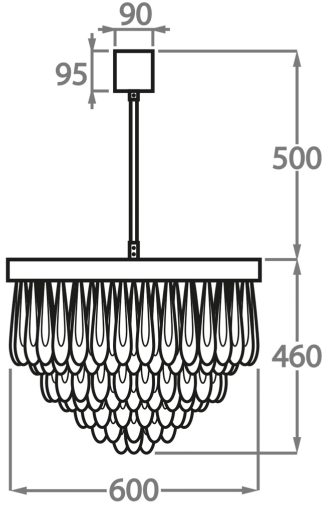

#### Murano Glass Colours

Clear & Smoke Scallop Glass

Clear Scallop Glass

**Available Sizes**

**Size One**

CL463-60,  
Height: 46 cm (18.11")  
Diameter: 60 cm (23.62")  
Bulbs: 6 x 40W E26  
Net Weight: 40 kg / 88 lb

**Size Two**

CL463-80,  
Height: 45.5 cm (17.91")  
Diameter: 80 cm (31.5")  
Bulbs: 9 x 40W E26  
Net Weight: 70 kg / 154 lb

**Size Three**

CL463-100,  
Height: 49 cm (19.29")  
Diameter: 100 cm (39.37")  
Bulbs: 12 x 40W E26  
Net Weight: 95 kg / 209 lb

The dimensions of the central rod and ceiling rose are not included in the height measurements. The standard rod and ceiling rose height is 50cm (20") if not otherwise specified by customer.

Min. height with rod/chain is 15cm including ceiling rose.

Max. height with rod is 100-120cm. Longer lengths will be made in sections.