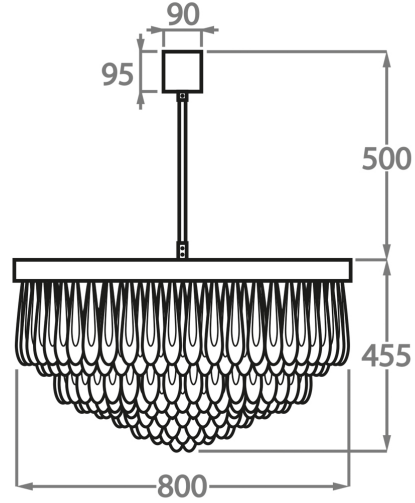

#### Murano Glass Colours

Clear & Smoke Scallop Glass

Clear Scallop Glass

**Available Sizes**

**Size One**

CL463-60,  
Height: 46 cm (18.11")  
Diameter: 60 cm (23.62")  
Bulbs: 6 x 40W E26  
Net Weight: 40 kg / 88 lb

**Size Two**

CL463-80,  
Height: 45.5 cm (17.91")  
Diameter: 80 cm (31.5")  
Bulbs: 9 x 40W E26  
Net Weight: 70 kg / 154 lb

**Size Three**

CL463-100,  
Height: 49 cm (19.29")  
Diameter: 100 cm (39.37")  
Bulbs: 12 x 40W E26  
Net Weight: 95 kg / 209 lb

The dimensions of the central rod and ceiling rose are not included in the height measurements. The standard rod and ceiling rose height is 50cm (20") if not otherwise specified by customer.

Min. height with rod/chain is 15cm including ceiling rose.

Max. height with rod is 100-120cm. Longer lengths will be made in sections.