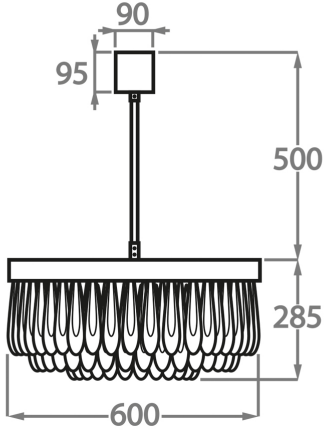

#### Murano Glass Colours

Clear & Smoke  
Scallop Glass

Clear Scallop  
Glass

Available Sizes

**Size One**

CL463-3T-60,  
Height: 28.5 cm (11.22")  
Diameter: 60 cm (23.62")  
Bulbs: 9 x 2.5W LED G9  
Net Weight: 30 kg / 67 lb

**Size Two**

CL463-3T-80,  
Height: 28.5 cm (11.22")  
Diameter: 80 cm (31.5")  
Bulbs: 12 x 2.5W LED G9  
Net Weight: 42 kg / 93 lb

**Size Three**

CL463-3T-100,  
Height: 28.5 cm (11.22")  
Diameter: 100 cm (39.37")  
Bulbs: 15 x 2.5W LED G9  
Net Weight: 53 kg / 117 lb

The dimensions of the central rod and ceiling rose are not included in the height measurements. The standard rod and ceiling rose height is 50cm (20") if not otherwise specified by customer.

Min. height with rod/chain is 15cm including ceiling rose.