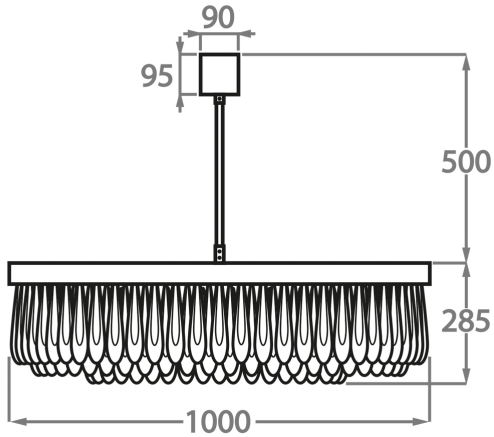

#### Murano Glass Colours

Clear & Smoke  
Scallop Glass

Clear Scallop  
Glass

Available Sizes

**Size One**

CL463-3T-60,  
Height: 28.5 cm (11.22")  
Diameter: 60 cm (23.62")  
Bulbs: 9 x 2.5W LED G9  
Net Weight: 30 kg / 67 lb

**Size Two**

CL463-3T-80,  
Height: 28.5 cm (11.22")  
Diameter: 80 cm (31.5")  
Bulbs: 12 x 2.5W LED G9  
Net Weight: 42 kg / 93 lb

**Size Three**

CL463-3T-100,  
Height: 28.5 cm (11.22")  
Diameter: 100 cm (39.37")  
Bulbs: 15 x 2.5W LED G9  
Net Weight: 53 kg / 117 lb

The dimensions of the central rod and ceiling rose are not included in the height measurements. The standard rod and ceiling rose height is 50cm (20") if not otherwise specified by customer.

Min. height with rod/chain is 15cm including ceiling rose.