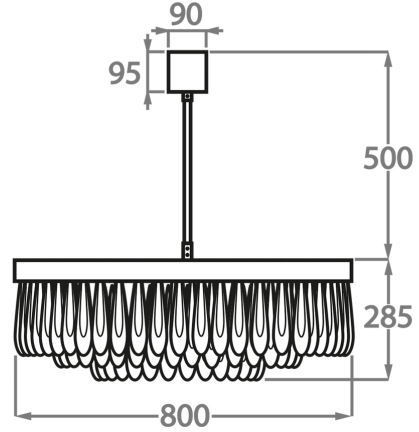

#### Murano Glass Colours

Clear & Smoke  
Scallop Glass

Clear Scallop  
Glass

Available Sizes

**Size One**

CL463-3T-60,  
Height: 28.5 cm (11.22")  
Diameter: 60 cm (23.62")  
Bulbs: 9 x 2.5W LED G9  
Net Weight: 30 kg / 67 lb

**Size Two**

CL463-3T-80,  
Height: 28.5 cm (11.22")  
Diameter: 80 cm (31.5")  
Bulbs: 12 x 2.5W LED G9  
Net Weight: 42 kg / 93 lb

**Size Three**

CL463-3T-100,  
Height: 28.5 cm (11.22")  
Diameter: 100 cm (39.37")  
Bulbs: 15 x 2.5W LED G9  
Net Weight: 53 kg / 117 lb

The dimensions of the central rod and ceiling rose are not included in the height measurements. The standard rod and ceiling rose height is 50cm (20") if not otherwise specified by customer.

Min. height with rod/chain is 15cm including ceiling rose.