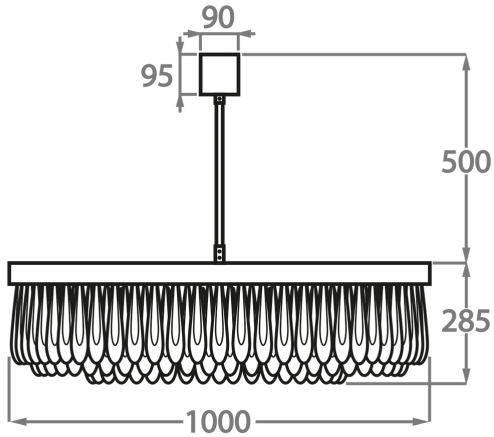

#### Murano Glass Colours

Clear & Smoke Scallop Glass

Clear Scallop Glass

Available Sizes

**Size One**

CL463-3T-60,  
Height: 28.5 cm (11.22")  
Diameter: 60 cm (23.62")  
Bulbs: 9 x 2.5W LED G9  
Net Weight: 30 kg / 67 lb

**Size Two**

CL463-3T-80,  
Height: 28.5 cm (11.22")  
Diameter: 80 cm (31.5")  
Bulbs: 12 x 2.5W LED G9  
Net Weight: 42 kg / 93 lb

**Size Three**

CL463-3T-100,  
Height: 28.5 cm (11.22")  
Diameter: 100 cm (39.37")  
Bulbs: 15 x 2.5W LED G9  
Net Weight: 53 kg / 117 lb

The dimensions of the central rod and ceiling rose are not included in the height measurements. The standard rod and ceiling rose height is 50cm (20") if not otherwise specified by customer.

Min. height with rod/chain is 15cm including ceiling rose.