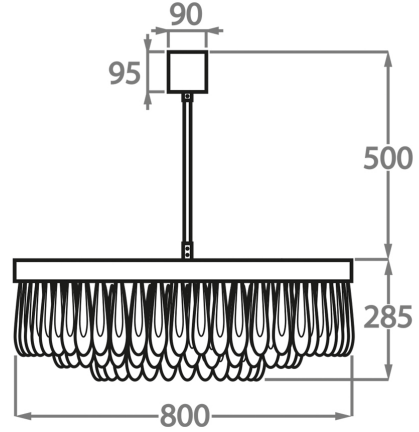

#### Murano Glass Colours

Clear & Smoke Scallop Glass

Clear Scallop Glass

Available Sizes

**Size One**

CL463-3T-60,  
Height: 28.5 cm (11.22")  
Diameter: 60 cm (23.62")  
Bulbs: 9 x 2.5W LED G9  
Net Weight: 30 kg / 67 lb

**Size Two**

CL463-3T-80,  
Height: 28.5 cm (11.22")  
Diameter: 80 cm (31.5")  
Bulbs: 12 x 2.5W LED G9  
Net Weight: 42 kg / 93 lb

**Size Three**

CL463-3T-100,  
Height: 28.5 cm (11.22")  
Diameter: 100 cm (39.37")  
Bulbs: 15 x 2.5W LED G9  
Net Weight: 53 kg / 117 lb

The dimensions of the central rod and ceiling rose are not included in the height measurements. The standard rod and ceiling rose height is 50cm (20") if not otherwise specified by customer.

Min. height with rod/chain is 15cm including ceiling rose.