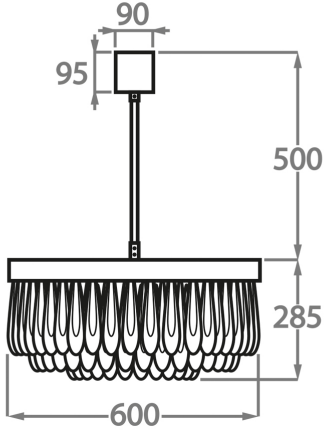

#### Murano Glass Colours

Clear & Smoke Scallop Glass

Clear Scallop Glass

Available Sizes

**Size One**

CL463-3T-60,  
Height: 28.5 cm (11.22")  
Diameter: 60 cm (23.62")  
Bulbs: 9 x 2.5W LED G9  
Net Weight: 30 kg / 67 lb

**Size Two**

CL463-3T-80,  
Height: 28.5 cm (11.22")  
Diameter: 80 cm (31.5")  
Bulbs: 12 x 2.5W LED G9  
Net Weight: 42 kg / 93 lb

**Size Three**

CL463-3T-100,  
Height: 28.5 cm (11.22")  
Diameter: 100 cm (39.37")  
Bulbs: 15 x 2.5W LED G9  
Net Weight: 53 kg / 117 lb

The dimensions of the central rod and ceiling rose are not included in the height measurements. The standard rod and ceiling rose height is 50cm (20") if not otherwise specified by customer.

Min. height with rod/chain is 15cm including ceiling rose.