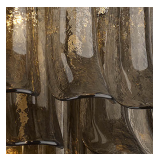

#### Metal Finishes

Chrome

Polished Gold

Brushed Dark  
Bronze

#### Murano Glass Colours

Satin Dahlia  
Glass

Smoke Dahlia  
Glass

Clear Dahlia  
Glass