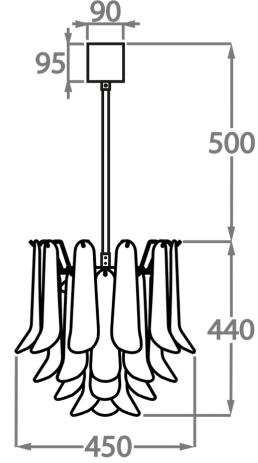

#### Product Note

This chandelier is available with either a chain or rod support

Available Sizes

**Size One**

CL461-30,  
Height: 30 cm (11.81")  
Diameter: 30 cm (11.81")  
Bulbs: 1 x 40W E27  
Net Weight: 8 kg / 18 lb

**Size Two**

CL461-45,  
Height: 44 cm (17.32")  
Diameter: 45 cm (17.72")  
Bulbs: 4 x 40W E27  
Net Weight: 14 kg / 31 lb

**Size Three**

CL461-60,  
Height: 55 cm (21.65")  
Diameter: 60 cm (23.62")  
Bulbs: 5 x 40W 40W  
Net Weight: 20 kg / 45 lb

**Size Four**

CL461-75,  
Height: 60 cm (23.62")  
Diameter: 75 cm (29.53")  
Bulbs: 7 x 40W E27  
Net Weight: 30 kg / 66 lb

The dimensions of the central rod/chain and ceiling rose are not included in the height measurements.  
Standard rod/chain and ceiling rose is 50cm if not otherwise specified by customer.