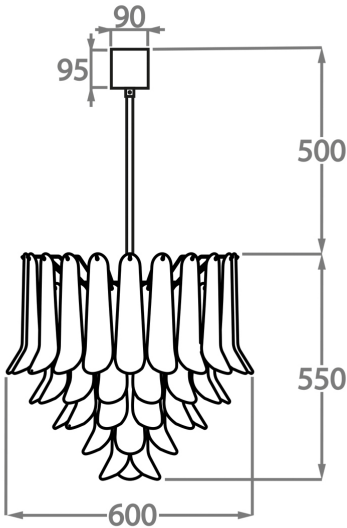

#### Product Note

This chandelier is available with either a chain or rod support

Available Sizes

**Size One**

CL461-30,  
Height: 30 cm (11.81")  
Diameter: 30 cm (11.81")  
Bulbs: 1 x 40W E27  
Net Weight: 8 kg / 18 lb

**Size Two**

CL461-45,  
Height: 44 cm (17.32")  
Diameter: 45 cm (17.72")  
Bulbs: 4 x 40W E27  
Net Weight: 14 kg / 31 lb

**Size Three**

CL461-60,  
Height: 55 cm (21.65")  
Diameter: 60 cm (23.62")  
Bulbs: 5 x 40W 40W  
Net Weight: 20 kg / 45 lb

**Size Four**

CL461-75,  
Height: 60 cm (23.62")  
Diameter: 75 cm (29.53")  
Bulbs: 7 x 40W E27  
Net Weight: 30 kg / 66 lb

The dimensions of the central rod/chain and ceiling rose are not included in the height measurements.  
Standard rod/chain and ceiling rose is 50cm if not otherwise specified by customer.