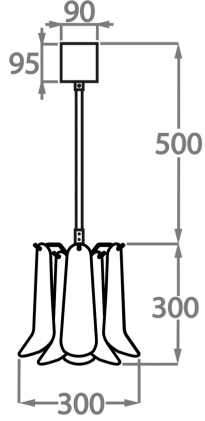

#### Product Note

This chandelier is available with either a chain or rod support

Available Sizes

**Size One**

CL461-30,  
Height: 30 cm (11.81")  
Diameter: 30 cm (11.81")  
Bulbs: 1 x 40W E27  
Net Weight: 8 kg / 18 lb

**Size Two**

CL461-45,  
Height: 44 cm (17.32")  
Diameter: 45 cm (17.72")  
Bulbs: 4 x 40W E27  
Net Weight: 14 kg / 31 lb

**Size Three**

CL461-60,  
Height: 55 cm (21.65")  
Diameter: 60 cm (23.62")  
Bulbs: 5 x 40W 40W  
Net Weight: 20 kg / 45 lb

**Size Four**

CL461-75,  
Height: 60 cm (23.62")  
Diameter: 75 cm (29.53")  
Bulbs: 7 x 40W E27  
Net Weight: 30 kg / 66 lb

The dimensions of the central rod/chain and ceiling rose are not included in the height measurements.  
Standard rod/chain and ceiling rose is 50cm if not otherwise specified by customer.