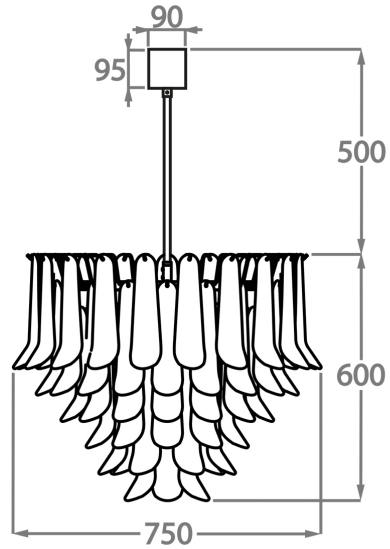

#### Product Note

This chandelier is available with either a chain or rod support

Available Sizes

**Size One**

CL461-30,  
Height: 30 cm (11.81")  
Diameter: 30 cm (11.81")  
Bulbs: 1 x 40W E27  
Net Weight: 8 kg / 18 lb

**Size Two**

CL461-45,  
Height: 44 cm (17.32")  
Diameter: 45 cm (17.72")  
Bulbs: 4 x 40W E27  
Net Weight: 14 kg / 31 lb

**Size Three**

CL461-60,  
Height: 55 cm (21.65")  
Diameter: 60 cm (23.62")  
Bulbs: 5 x 40W 40W  
Net Weight: 20 kg / 45 lb

**Size Four**

CL461-75,  
Height: 60 cm (23.62")  
Diameter: 75 cm (29.53")  
Bulbs: 7 x 40W E27  
Net Weight: 30 kg / 66 lb

The dimensions of the central rod/chain and ceiling rose are not included in the height measurements.  
Standard rod/chain and ceiling rose is 50cm if not otherwise specified by customer.