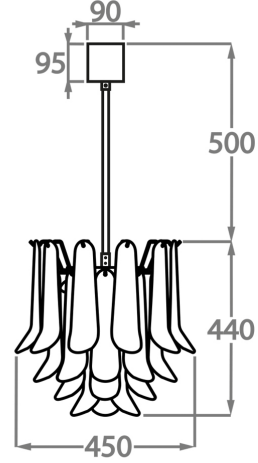

CL461-30,
Height: 30 cm (11.81")
Diameter: 30 cm (11.81")
Bulbs: 1 x 40W E27
Net Weight: 8 kg / 18 lb

Size Two

CL461-45,
Height: 44 cm (17.32")
Diameter: 45 cm (17.72")
Bulbs: 4 x 40W E27
Net Weight: 14 kg / 31 lb

Size Three

CL461-60,
Height: 55 cm (21.65")
Diameter: 60 cm (23.62")
Bulbs: 5 x 40W 40w
Net Weight: 20 kg / 45 lb

Size Four

CL461-75,
Height: 60 cm (23.62")
Diameter: 75 cm (29.53")
Bulbs: 7 x 40W E27
Net Weight: 30 kg / 66 lb

The dimensions of the central rod/chain and ceiling rose are not included in the height measurements.
Standard rod/chain and ceiling rose is 50cm if not otherwise specified by customer.