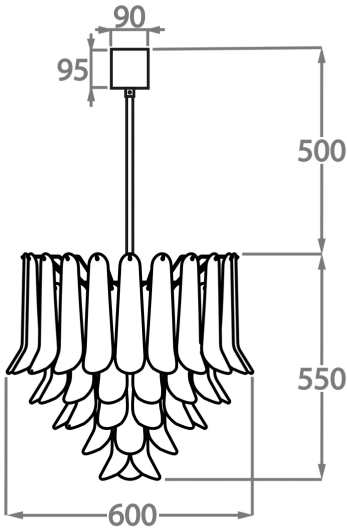

CL461-30,
Height: 30 cm (11.81")
Diameter: 30 cm (11.81")
Bulbs: 1 x 40W E27
Net Weight: 8 kg / 18 lb

Size Two

CL461-45,
Height: 44 cm (17.32")
Diameter: 45 cm (17.72")
Bulbs: 4 x 40W E27
Net Weight: 14 kg / 31 lb

Size Three

CL461-60,
Height: 55 cm (21.65")
Diameter: 60 cm (23.62")
Bulbs: 5 x 40W 40w
Net Weight: 20 kg / 45 lb

Size Four

CL461-75,
Height: 60 cm (23.62")
Diameter: 75 cm (29.53")
Bulbs: 7 x 40W E27
Net Weight: 30 kg / 66 lb

The dimensions of the central rod/chain and ceiling rose are not included in the height measurements.
Standard rod/chain and ceiling rose is 50cm if not otherwise specified by customer.