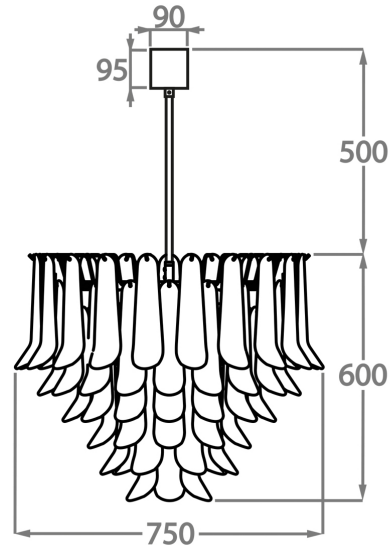

CL461-30,
Height: 30 cm (11.81")
Diameter: 30 cm (11.81")
Bulbs: 1 x 40W E27
Net Weight: 8 kg / 18 lb

Size Two

CL461-45,
Height: 44 cm (17.32")
Diameter: 45 cm (17.72")
Bulbs: 4 x 40W E27
Net Weight: 14 kg / 31 lb

Size Three

CL461-60,
Height: 55 cm (21.65")
Diameter: 60 cm (23.62")
Bulbs: 5 x 40W 40w
Net Weight: 20 kg / 45 lb

Size Four

CL461-75,
Height: 60 cm (23.62")
Diameter: 75 cm (29.53")
Bulbs: 7 x 40W E27
Net Weight: 30 kg / 66 lb

The dimensions of the central rod/chain and ceiling rose are not included in the height measurements.
Standard rod/chain and ceiling rose is 50cm if not otherwise specified by customer.