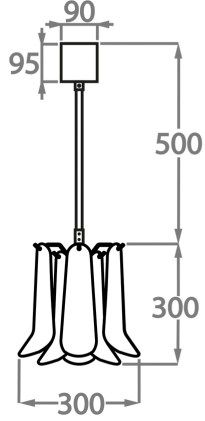

CL461-30,
Height: 30 cm (11.81")
Diameter: 30 cm (11.81")
Bulbs: 1 x 40W E27
Net Weight: 8 kg / 18 lb

Size Two

CL461-45,
Height: 44 cm (17.32")
Diameter: 45 cm (17.72")
Bulbs: 4 x 40W E27
Net Weight: 14 kg / 31 lb

Size Three

CL461-60,
Height: 55 cm (21.65")
Diameter: 60 cm (23.62")
Bulbs: 5 x 40W 40w
Net Weight: 20 kg / 45 lb

Size Four

CL461-75,
Height: 60 cm (23.62")
Diameter: 75 cm (29.53")
Bulbs: 7 x 40W E27
Net Weight: 30 kg / 66 lb

The dimensions of the central rod/chain and ceiling rose are not included in the height measurements.
Standard rod/chain and ceiling rose is 50cm if not otherwise specified by customer.