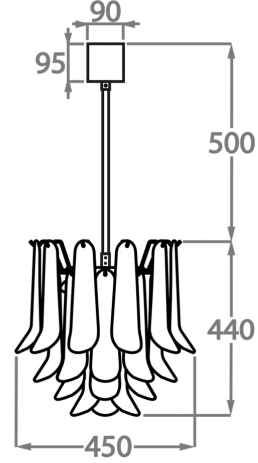

#### Product Note

This chandelier is available with either a chain or rod support

Available Sizes

**Size One**

CL461-30,  
Height: 30 cm (11.81")  
Diameter: 30 cm (11.81")  
Bulbs: 1 x 40W E27  
Net Weight: 8 kg / 18 lb

**Size Two**

CL461-45,  
Height: 44 cm (17.32")  
Diameter: 45 cm (17.72")  
Bulbs: 4 x 40W E27  
Net Weight: 14 kg / 31 lb

**Size Three**

CL461-60,  
Height: 55 cm (21.65")  
Diameter: 60 cm (23.62")  
Bulbs: 5 x 40W 40w  
Net Weight: 20 kg / 44 lb

**Size Four**

CL461-75,  
Height: 60 cm (23.62")  
Diameter: 75 cm (29.53")  
Bulbs: 7 x 40W E27  
Net Weight: 30 kg / 66 lb

The dimensions of the central rod/chain and ceiling rose are not included in the height measurements.  
Standard rod/chain and ceiling rose is 50cm if not otherwise specified by customer.