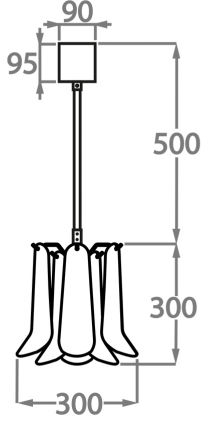

#### Product Note

This chandelier is available with either a chain or rod support

Available Sizes

**Size One**

CL461-30,  
Height: 30 cm (11.81")  
Diameter: 30 cm (11.81")  
Bulbs: 1 x 40W E27  
Net Weight: 8 kg / 18 lb

**Size Two**

CL461-45,  
Height: 44 cm (17.32")  
Diameter: 45 cm (17.72")  
Bulbs: 4 x 40W E27  
Net Weight: 14 kg / 31 lb

**Size Three**

CL461-60,  
Height: 55 cm (21.65")  
Diameter: 60 cm (23.62")  
Bulbs: 5 x 40W 40w  
Net Weight: 20 kg / 44 lb

**Size Four**

CL461-75,  
Height: 60 cm (23.62")  
Diameter: 75 cm (29.53")  
Bulbs: 7 x 40W E27  
Net Weight: 30 kg / 66 lb

The dimensions of the central rod/chain and ceiling rose are not included in the height measurements.  
Standard rod/chain and ceiling rose is 50cm if not otherwise specified by customer.