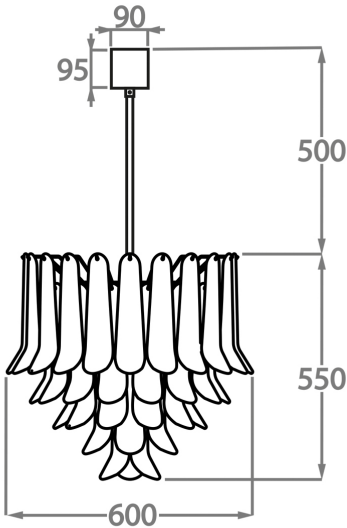

#### Product Note

This chandelier is available with either a chain or rod support

Available Sizes

**Size One**

CL461-30,  
Height: 30 cm (11.81")  
Diameter: 30 cm (11.81")  
Bulbs: 1 x 40W E27  
Net Weight: 8 kg / 18 lb

**Size Two**

CL461-45,  
Height: 44 cm (17.32")  
Diameter: 45 cm (17.72")  
Bulbs: 4 x 40W E27  
Net Weight: 14 kg / 31 lb

**Size Three**

CL461-60,  
Height: 55 cm (21.65")  
Diameter: 60 cm (23.62")  
Bulbs: 5 x 40W 40w  
Net Weight: 20 kg / 44 lb

**Size Four**

CL461-75,  
Height: 60 cm (23.62")  
Diameter: 75 cm (29.53")  
Bulbs: 7 x 40W E27  
Net Weight: 30 kg / 66 lb

The dimensions of the central rod/chain and ceiling rose are not included in the height measurements.  
Standard rod/chain and ceiling rose is 50cm if not otherwise specified by customer.