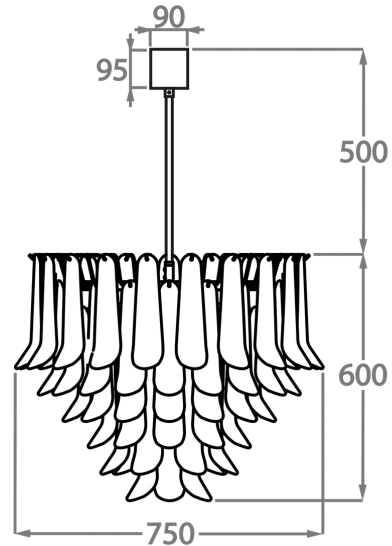

#### Product Note

This chandelier is available with either a chain or rod support

Available Sizes

**Size One**

CL461-30,  
Height: 30 cm (11.81")  
Diameter: 30 cm (11.81")  
Bulbs: 1 x 40W E27  
Net Weight: 8 kg / 18 lb

**Size Two**

CL461-45,  
Height: 44 cm (17.32")  
Diameter: 45 cm (17.72")  
Bulbs: 4 x 40W E27  
Net Weight: 14 kg / 31 lb

**Size Three**

CL461-60,  
Height: 55 cm (21.65")  
Diameter: 60 cm (23.62")  
Bulbs: 5 x 40W 40w  
Net Weight: 20 kg / 44 lb

**Size Four**

CL461-75,  
Height: 60 cm (23.62")  
Diameter: 75 cm (29.53")  
Bulbs: 7 x 40W E27  
Net Weight: 30 kg / 66 lb

The dimensions of the central rod/chain and ceiling rose are not included in the height measurements.  
Standard rod/chain and ceiling rose is 50cm if not otherwise specified by customer.