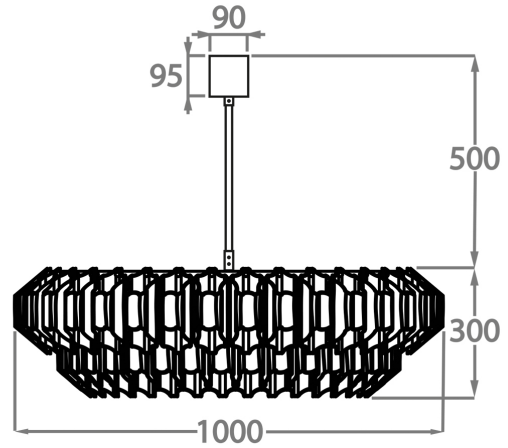

#### Murano Glass Colours

Clear  
Pentagonal  
Glass

Smoke  
Pentagonal  
Glass

**Available Sizes**

---

**Size One**

CL459-75,

Height: 30 cm (11.81")

Diameter: 75 cm (29.53")

Bulbs: 10 x 5W G9

Net Weight: 18 kg / 40 lb

**Size Two**

CL459-100,

Height: 30 cm (11.81")

Diameter: 100 cm (39.37")

Bulbs: 12 x 5W G9

Net Weight: 23 kg / 51 lb

The dimensions of the central chain and ceiling rose are not included in the height measurements. The standard chain and ceiling rose height is 50cm (20") if not otherwise specified by customer