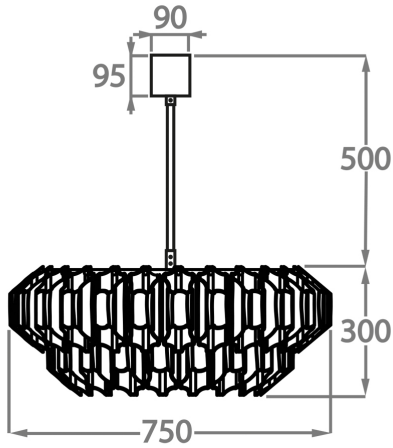

#### Murano Glass Colours

Clear  
Pentagonal  
Glass

Smoke  
Pentagonal  
Glass

**Available Sizes**

---

**Size One**

CL459-75,

Height: 30 cm (11.81")

Diameter: 75 cm (29.53")

Bulbs: 10 x 5W G9

Net Weight: 18 kg / 40 lb

**Size Two**

CL459-100,

Height: 30 cm (11.81")

Diameter: 100 cm (39.37")

Bulbs: 12 x 5W G9

Net Weight: 23 kg / 51 lb

The dimensions of the central chain and ceiling rose are not included in the height measurements. The standard chain and ceiling rose height is 50cm (20") if not otherwise specified by customer