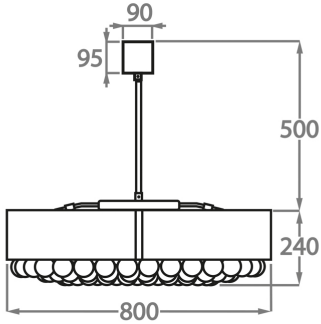

CL458-O-80,  
Height: 24 cm (9.45")  
Width: 45 cm (17.72")  
Diameter: 80 cm (31.5")  
Bulbs: 12 x 2.5W LED G9  
Net Weight: 41 kg / 90 lb

**Size Two**

CL458-O-100,  
Height: 24 cm (9.45")  
Width: 55 cm (21.65")  
Diameter: 100 cm (39.37")  
Bulbs: 16 x 2.5W LED G9  
Net Weight: 50 kg / 110 lb

**Size Three**

CL458-O-120,  
Height: 24 cm (9.45")  
Width: 65 cm (25.59")  
Diameter: 120 cm (47.24")  
Bulbs: 20 x 2.5W LED G9  
Net Weight: 70 kg / 155 lb

The dimensions of the central rod and ceiling rose are not included in the height measurements. Please add a minimum of 15cm (6") to the height to take this into account. The standard rod and ceiling rose height is 50cm (20") if not otherwise specified by customer.

PLEASE NOTE: The Chandelier photographed has size 80X60XH24CM so proportions of above sizes will differ photographed size, please discuss with your sales advisor. Technical drawings available upon request.