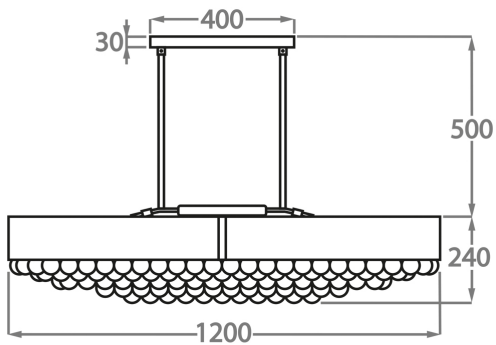

CL458-O-80,  
Height: 24 cm (9.45")  
Width: 45 cm (17.72")  
Diameter: 80 cm (31.5")  
Bulbs: 12 x 2.5W LED G9  
Net Weight: 41 kg / 90 lb

**Size Two**

CL458-O-100,  
Height: 24 cm (9.45")  
Width: 55 cm (21.65")  
Diameter: 100 cm (39.37")  
Bulbs: 16 x 2.5W LED G9  
Net Weight: 50 kg / 110 lb

**Size Three**

CL458-O-120,  
Height: 24 cm (9.45")  
Width: 65 cm (25.59")  
Diameter: 120 cm (47.24")  
Bulbs: 20 x 2.5W LED G9  
Net Weight: 70 kg / 155 lb

The dimensions of the central rod and ceiling rose are not included in the height measurements. Please add a minimum of 15cm (6") to the height to take this into account. The standard rod and ceiling rose height is 50cm (20") if not otherwise specified by customer.

PLEASE NOTE: The Chandelier photographed has size 80X60XH24CM so proportions of above sizes will differ photographed size, please discuss with your sales advisor. Technical drawings available upon request.