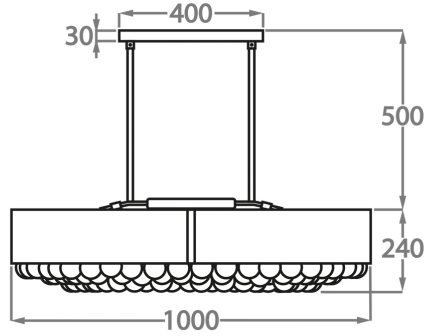

CL458-O-80,  
Height: 24 cm (9.45")  
Width: 45 cm (17.72")  
Diameter: 80 cm (31.5")  
Bulbs: 12 x 2.5W LED G9  
Net Weight: 41 kg / 90 lb

**Size Two**

CL458-O-100,  
Height: 24 cm (9.45")  
Width: 55 cm (21.65")  
Diameter: 100 cm (39.37")  
Bulbs: 16 x 2.5W LED G9  
Net Weight: 50 kg / 110 lb

**Size Three**

CL458-O-120,  
Height: 24 cm (9.45")  
Width: 65 cm (25.59")  
Diameter: 120 cm (47.24")  
Bulbs: 20 x 2.5W LED G9  
Net Weight: 70 kg / 155 lb

The dimensions of the central rod and ceiling rose are not included in the height measurements. Please add a minimum of 15cm (6") to the height to take this into account. The standard rod and ceiling rose height is 50cm (20") if not otherwise specified by customer.

PLEASE NOTE: The Chandelier photographed has size 80X60XH24CM so proportions of above sizes will differ photographed size, please discuss with your sales advisor. Technical drawings available upon request.